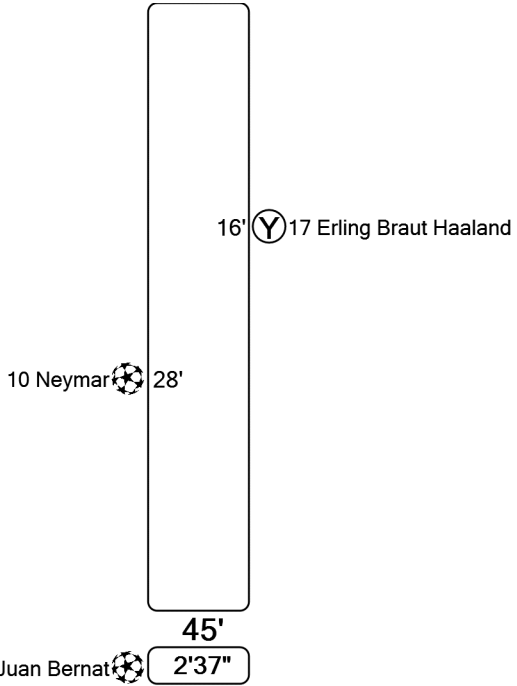

UEFA CHAMPIONS LEAGUE

Full Time Report

Round of 16 2nd leg - Wednesday 11 March 2020

Parc des Princes - Paris

Paris Saint-Germain

1 1st leg 2

Borussia Dortmund

Paris Saint-Germain win 3 - 2 on aggregate

2 (2) Half-time

21.00CET

(0) 0 Half-time

- 1 Keylor Navas (GK)
  3 Presnel Kimpembe
  4 Thilo Kehrer
  5 Marquinhos (C)
  8 Leandro Paredes
  9 Edinson Cavani
  10 Neymar
  11 Angel Di Maria
  14 Juan Bernat
  19 Pablo Sarabia
  27 Idrissa Gueye
  16 Sergio Rico (GK)
  7 Kylian Mbappé
  18 Mauro Icardi
  20 Layvin Kurzawa
  22 Abdou Diallo
  23 Julian Draxler
  35 Tanguy Kouassi

Coach: Thomas Tuchel

Table with 3 columns: Stat, Half time, Full time. Rows include Attempts total, Saves, Corners, Fouls committed, Possession, Ball in play, Total ball in play.

Referee: Anthony Taylor (ENG)
Assistant referees: Gary Beswick (ENG), Adam Nunn (ENG)
Fourth official: Craig Pawson (ENG)
UEFA delegate: Radenko Mijatovic (SVN)

- 1 Roman Bürki (GK)
  2 Dan-Axel Zagadou
  5 Achraf Hakimi
  7 Jadon Sancho
  13 Raphaël Guerreiro
  15 Mats Hummels
  17 Erling Braut Haaland
  23 Thorgan Hazard
  26 Łukasz Piszczek (C)
  27 Emre Can
  28 Axel Witsel
  35 Marwin Hitz (GK)
  8 Mahmoud Dahoud
  10 Mario Götze
  16 Manuel Akanji
  19 Julian Brandt
  29 Marcel Schmelzer
  32 Giovanni Reyna

Coach: Lucien Favre

Table with 3 columns: Stat, Half time, Full time. Rows include Attempts total, Saves, Corners, Fouls committed, Possession, Ball in play, Total ball in play.

VAR: Stuart Attwell (ENG)
Assistant VAR: Paul Tierney (ENG)

Attendance: 0

Goal (Y) Booked (R) Sent off (S) Substitution (P) Penalty (O) Own goal (C) Captain (GK) Goalkeeper (*) Misses next match if booked

00:24:03CET 12 Mar 2020