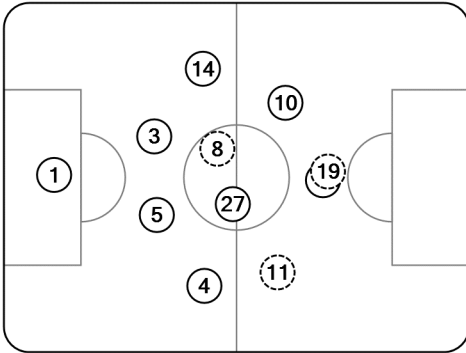

UEFA CHAMPIONS LEAGUE

Tactical Line-ups: full time

Round of 16 2nd leg - Wednesday 11 March 2020

Parc des Princes - Paris

Paris Saint-Germain

2 - 0

Borussia Dortmund

Paris Saint-Germain win 3 - 2 on aggregate

64' (in) 7 Mbappé / (out) 19 Sarabia
79' (in) 20 Kurzawa / (out) 11 Di María
90+2' (in) 35 Kouassi / (out) 8 Paredes

68' (in) 19 Brandt / (out) 23 T. Hazard
71' (in) 32 Reyna / (out) 28 Witsel
87' (in) 10 Götze / (out) 5 Hakimi
89' (R) 27 Emre Can

Total time played: 97'56"
50% - 30'40" Ball possession 50% - 31'01"

Actual formation

- Navas 1
- Kimpembe 3
- Kehrer 4
- Marquinhos 5
- Paredes 8
- Cavani 9
- Neymar 10
- Di María 11
- Bernat 14
- Sarabia 19
- Gueye 27
- Mbappé 7
- Kurzawa 20
- Kouassi 35

Direction of play →