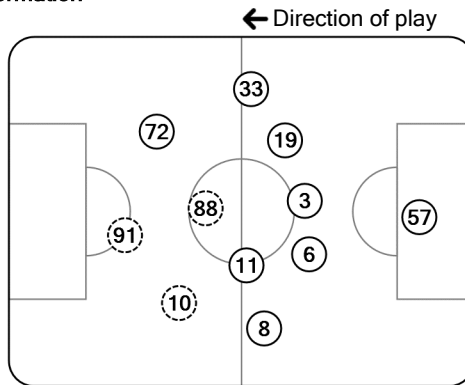

UEFA CHAMPIONS LEAGUE

Tactical Line-ups: full time

Round of 16 2nd leg - Tuesday 10 March 2020

Camp de Mestalla - Valencia

Valencia CF

3 - 4

Atalanta BC

Atalanta BC win 8 - 4 on aggregate

46' (in) 7 Gonçalo Guedes / (out) 12 Diakhaby
74' (in) 11 Cheryshev / (out) 17 Coquelin
79' (in) 25 Florenzi / (out) 19 Rodrigo

44' (in) 91 Zapata / (out) 15 De Roon
78' (in) 18 Malinovskyi / (out) 10 Gómez
83' (in) 5 Tameze / (out) 88 Pašalić

Total time played: 95'25"
57% - 32'14" Ball possession 43% - 24'07"

Actual formation

- Cillessen 13
- Kondogbia 6
- Soler 8
- Gameiro 9
- Parejo 10
- Diakhaby 12
- Gayà 14
- Coquelin 17
- Wass 18
- Rodrigo 19
- Ferrán Torres 20
- Gonçalo Guedes 7
- Cheryshev 11
- Florenzi 25

- 57 Sportiello
- 3 Caldara
- 6 Palomino
- 8 Gosens
- 10 Gómez
- 11 Freuler
- 15 de Roon
- 19 Djimsiti
- 33 Hateboer
- 72 Iličić
- 88 Pašalić
- 5 Tameze
- 18 Malinovskyi
- 91 Zapata