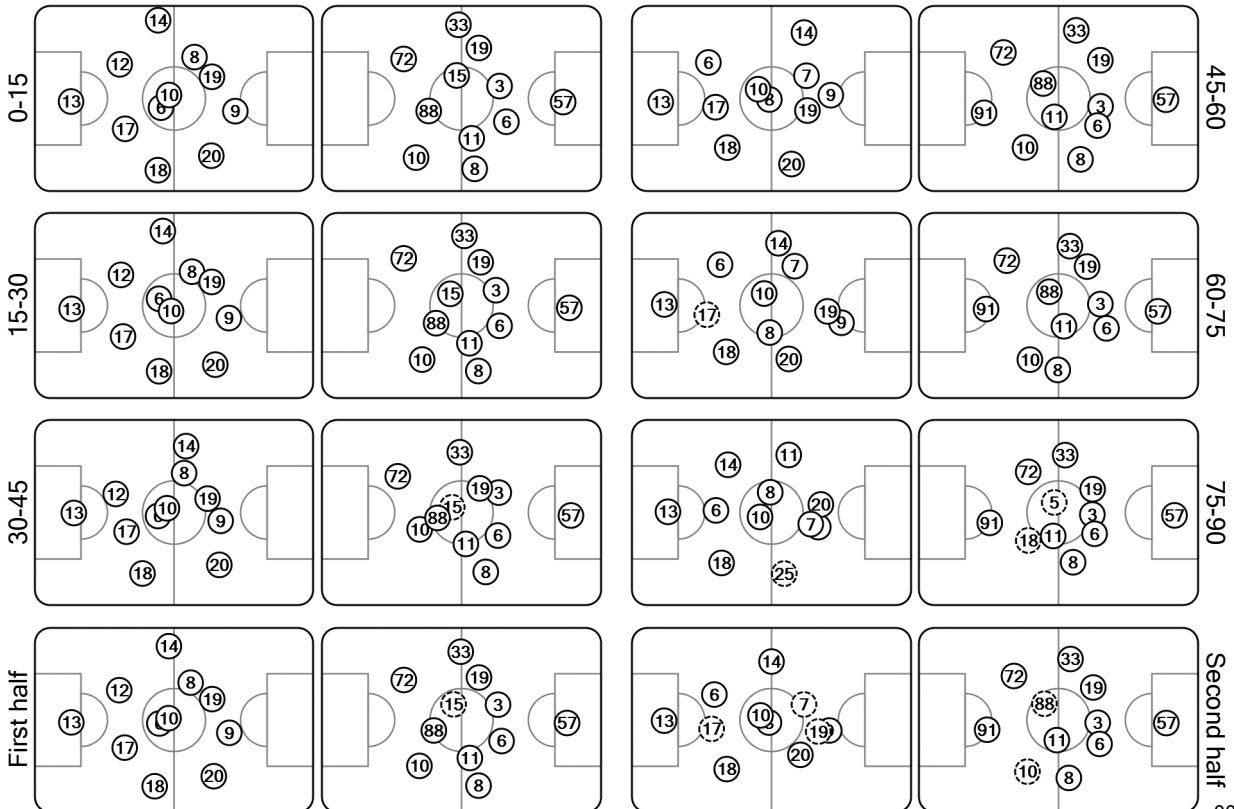

Did not play the entire match   Substitution   Sent off

00:25:52CET
11 Mar 2020