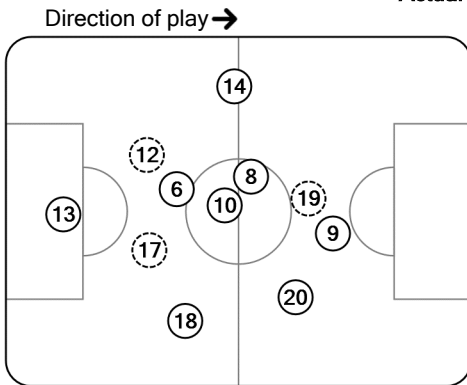

UEFA CHAMPIONS LEAGUE

Tactical Line-ups: full time

Round of 16 2nd leg - Tuesday 10 March 2020

Camp de Mestalla - Valencia

Valencia CF

3 - 4

Atalanta BC

Atalanta BC win 8 - 4 on aggregate

46' (in) 7 Gonçalo Guedes / (out) 12 Diakhaby
74' (in) 11 Cheryshev / (out) 17 Coquelin
79' (in) 25 Florenzi / (out) 19 Rodrigo

44' (in) 91 Zapata / (out) 15 De Roon
78' (in) 18 Malinovskyi / (out) 10 Gómez
83' (in) 5 Tameze / (out) 88 Pašalić

Total time played: 95'25"
57% - 32'14" Ball possession 43% - 24'07"

Actual formation

- Cillessen 13
- Kondogbia 6
- Soler 8
- Gameiro 9
- Parejo 10
- Diakhaby 12
- Gayà 14
- Coquelin 17
- Wass 18
- Rodrigo 19
- Ferrán Torres 20
- Gonçalo Guedes 7
- Cheryshev 11
- Florenzi 25

- 57 Sportiello
- 3 Caldara
- 6 Palomino
- 8 Gosens
- 10 Gómez
- 11 Freuler
- 15 de Roon
- 19 Djimsiti
- 33 Hateboer
- 72 Iličić
- 88 Pašalić
- 5 Tameze
- 18 Malinovskyi
- 91 Zapata