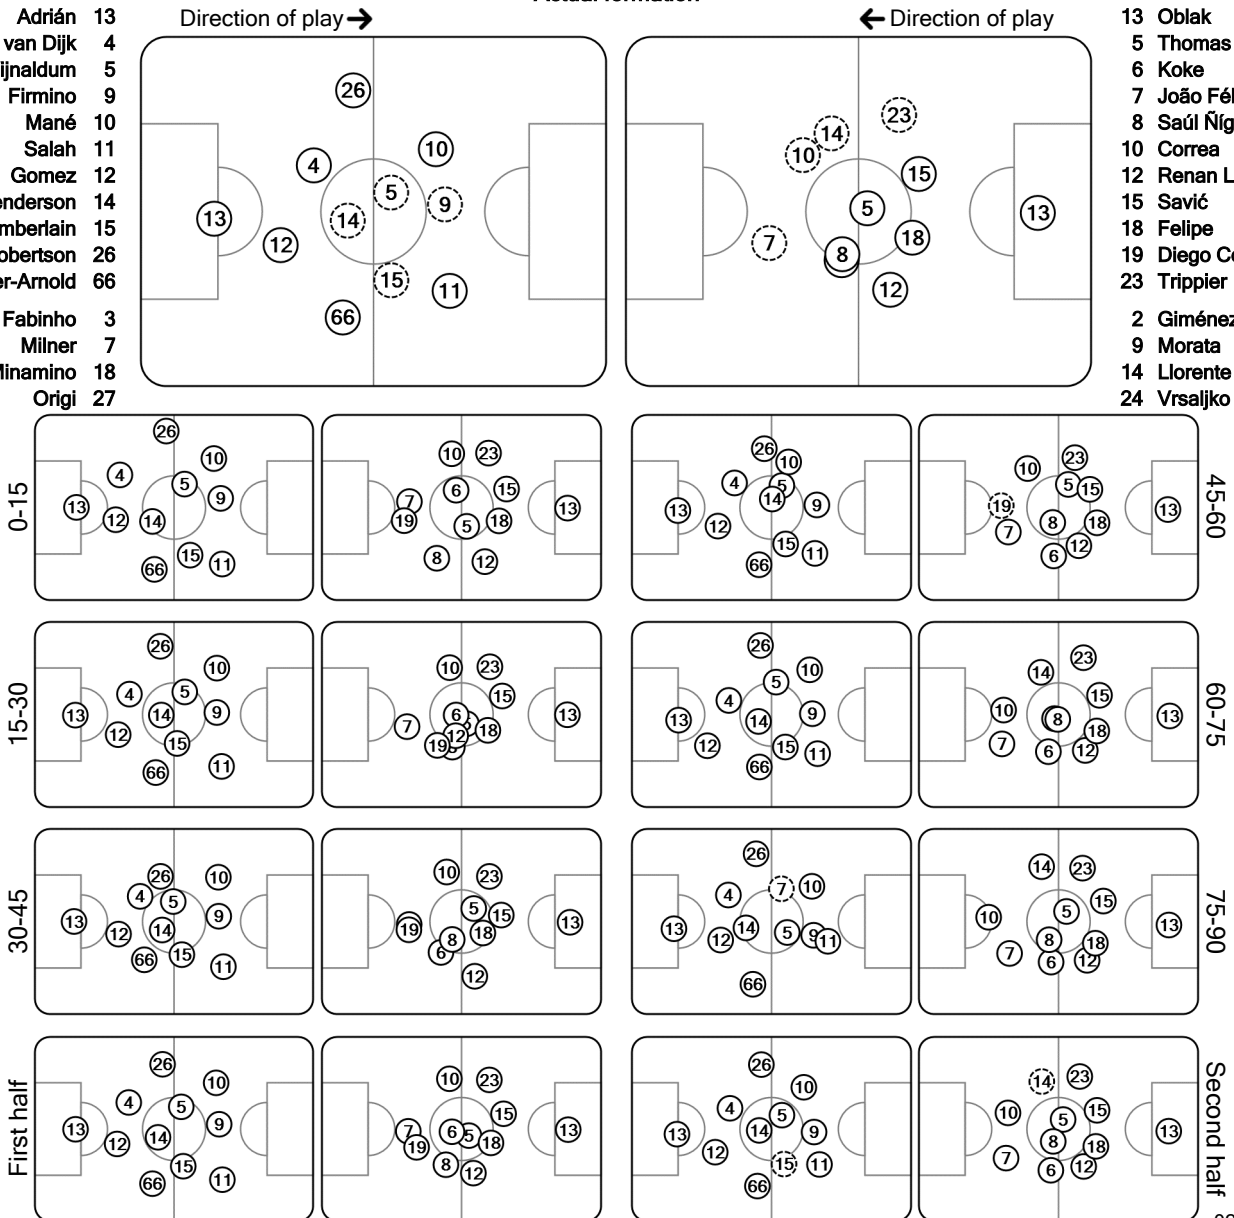

UEFA CHAMPIONS LEAGUE

Tactical Line-ups: full time

Round of 16 2nd leg - Wednesday 11 March 2020

Anfield - Liverpool

Liverpool FC

2 - 3

Club Atlético de Madrid

Club Atlético de Madrid win 4 - 2 on aggregate after extra time

82' (in) 7 Milner / (out) 15 Oxlade-Chamberlain
106' (in) 27 Origi / (out) 5 Wijnaldum
106' (in) 3 Fabinho / (out) 14 Henderson
113' (in) 18 Minamino / (out) 9 Firmino

56' (in) 14 Llorente / (out) 19 Diego Costa
91' (in) 24 Vrsaljko / (out) 23 Trippier
103' (in) 9 Morata / (out) 7 João Félix
106' (in) 2 Giménez / (out) 10 Correa

Total time played: 128'41"
64% - 50'27" Ball possession 36% - 27'57"

Actual formation

- Adrián 13
van Dijk 4
Wijnaldum 5
Firmino 9
Mané 10
Salah 11
Gomez 12
Henderson 14
Oxlade-Chamberlain 15
Robertson 26
Alexander-Arnold 66
Fabinho 3
Milner 7
Minamino 18
Origi 27

- 13 Oblak
5 Thomas
6 Koke
7 João Félix
8 Saúl Ñíguez
10 Correa
12 Renan Lodi
15 Savić
18 Felipe
19 Diego Costa
23 Trippier
2 Giménez
9 Morata
14 Llorente
24 Vrsaljko

Did not play the entire match Substitution Sent off