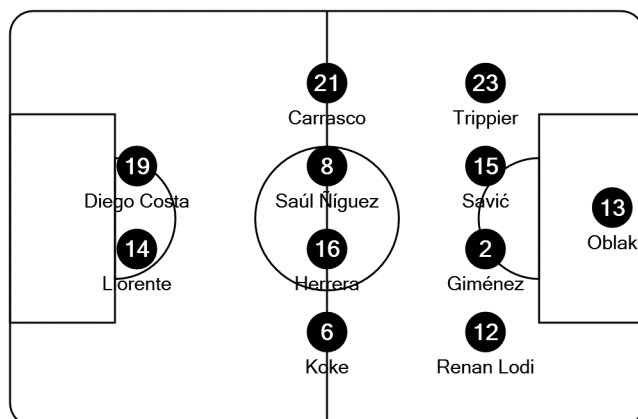

Coach:

Julian Nagelsmann

Referee: Szymon Marciniak (POL)

Fourth official: Tasos Sidiropoulos (GRE)

UEFA delegate: Eugène Westerink (NED)

Club Atlético de Madrid

- 13 Jan Oblak (GK)
- 2 José María Giménez
- 6 Koke (C)
- 8 Saúl Ñíguez
- 12 Renan Lodi
- 14 Marcos Llorente
- 15 Stefan Savić
- 16 Héctor Herrera
- 19 Diego Costa
- 21 Yannick Carrasco
- 23 Kieran Trippier

- 1 Antonio Adán (GK)
- 4 Santiago Arias
- 5 Thomas
- 7 João Félix
- 9 Álvaro Morata
- 11 Thomas Lemar
- 17 Ivan Šaponjić
- 18 Felipe
- 20 Vitolo
- 22 Mario Hermoso
- 35 Manuel Sánchez
- 38 Toni Moya

Coach: