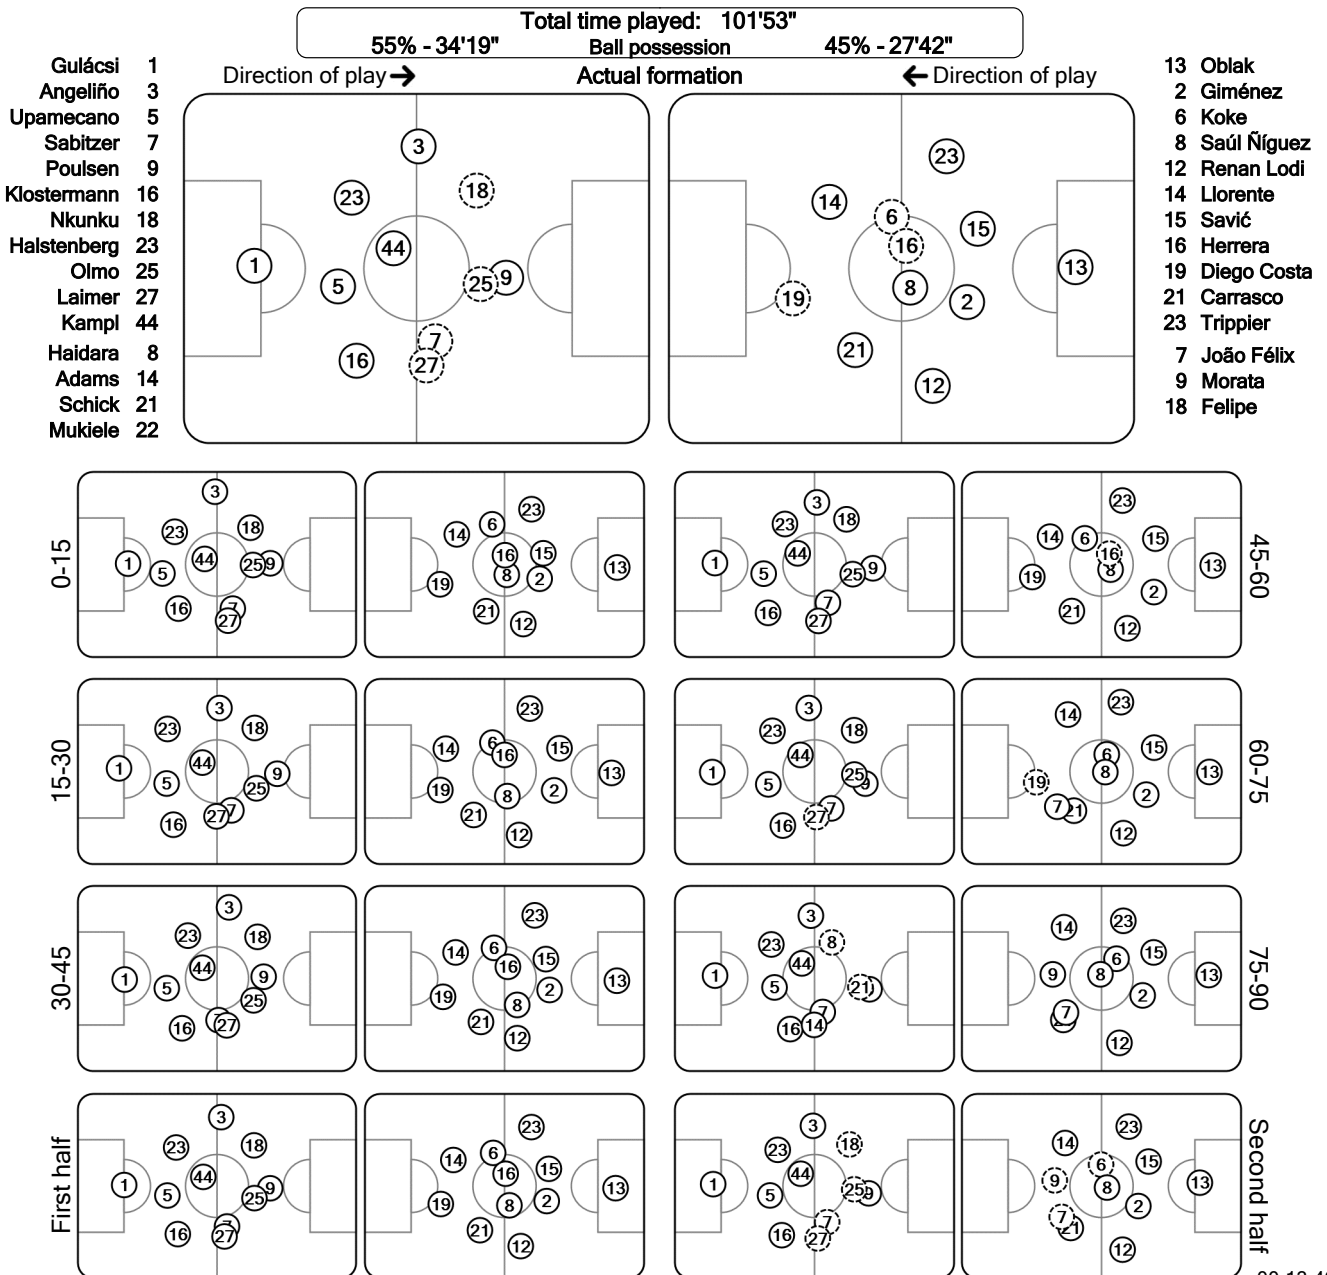

UEFA
CHAMPIONS
LEAGUE

Tactical Line-ups: full time

Quarter-finals - Thursday 13 August 2020

Estádio José Alvalade - Lisbon

RB Leipzig 2 - 1 Club Atlético de Madrid

72' (in) 14 Adams / (out) 27 Laimer
 83' (in) 21 Schick / (out) 25 Olmo
 83' (in) 8 Haidara / (out) 18 Nkunku
 90+2' (in) 22 Mukiele / (out) 7 Sabitzer

58' (in) 7 João Félix / (out) 16 Herrera
 72' (in) 9 Morata / (out) 19 Diego Costa
 90+2' (in) 18 Felipe / (out) 6 Koke

○ Did not play the entire match ⚡ Substitution Ⓜ Sent off

00:13:49CET
14 Aug 2020