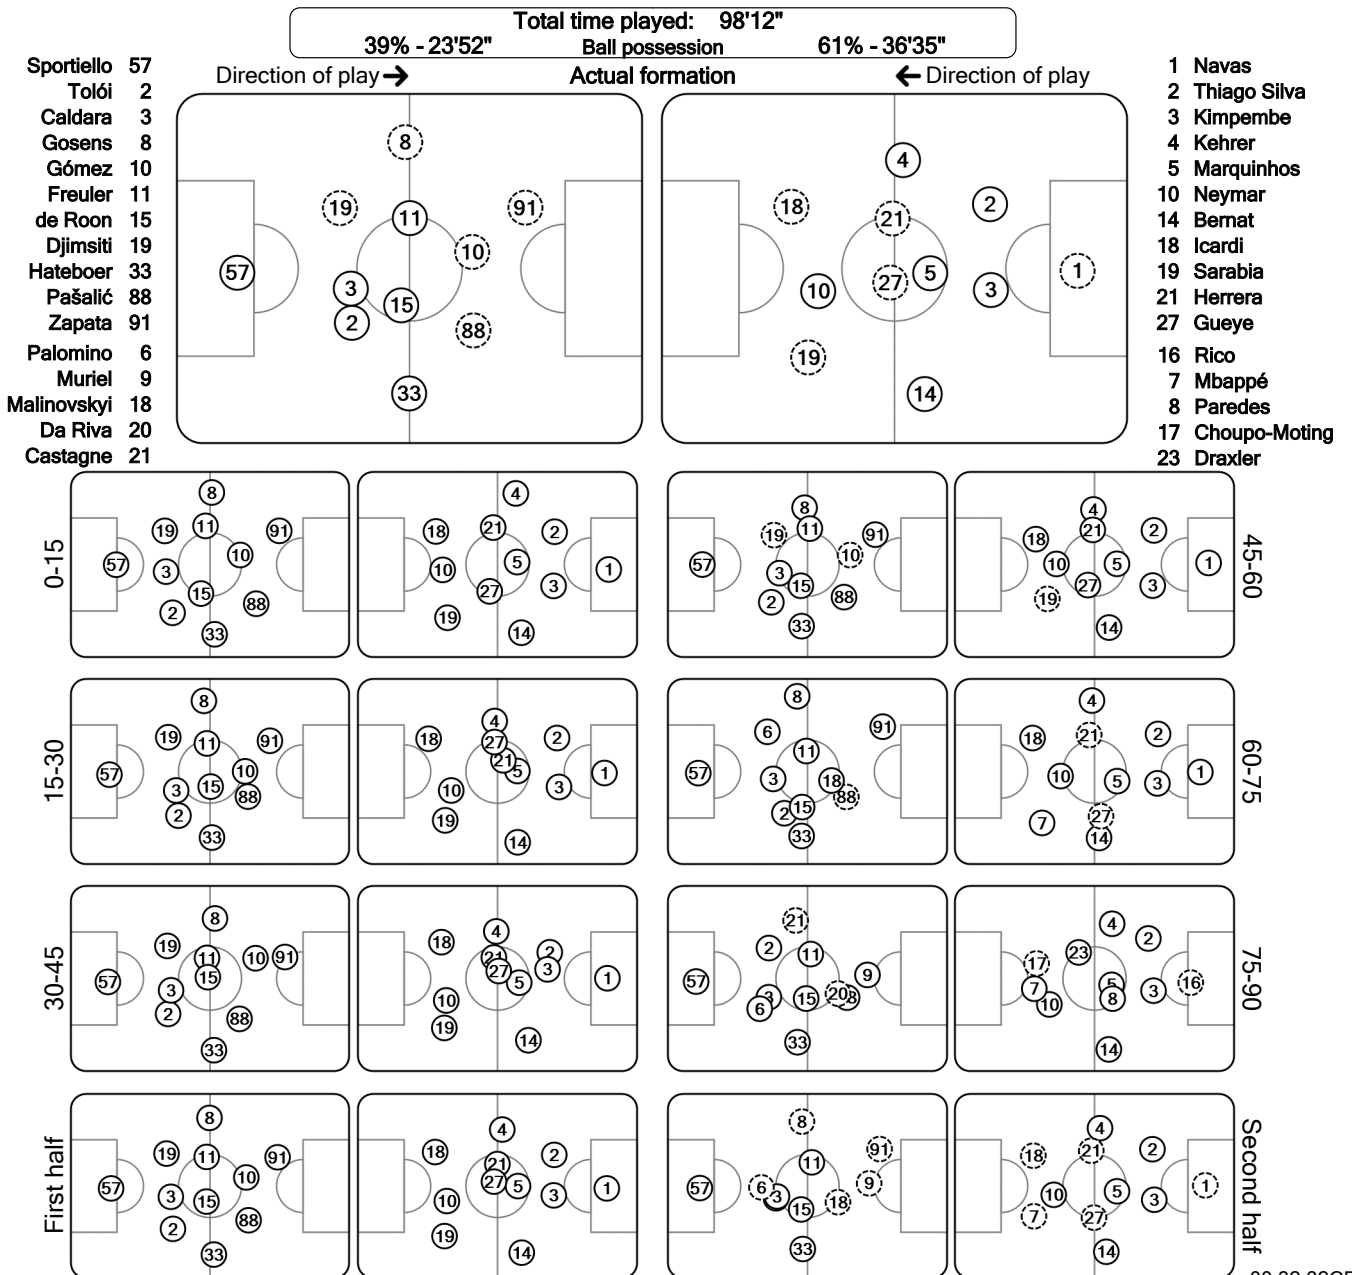

UEFA CHAMPIONS LEAGUE

Tactical Line-ups: full time

Quarter-finals - Wednesday 12 August 2020

Estádio do SL Benfica - Lisbon

Atalanta BC

1 - 2

Paris Saint-Germain

60' (in) 18 Malinovskyi / (out) 10 Gómez
60' (in) 6 Palomino / (out) 19 Djimsiti
70' (in) 9 Muriel / (out) 88 Pašalić
82' (in) 21 Castagne / (out) 8 Gosens
82' (in) 20 Da Riva / (out) 91 Zapata

60' (in) 7 Mbappé / (out) 19 Sarabia
72' (in) 23 Draxler / (out) 21 Herrera
73' (in) 8 Paredes / (out) 27 Gueye
79' (in) 16 Rico / (out) 1 Navas
79' (in) 17 Choupo-Moting / (out) 18 Icardi

00:32:32CET
13 Aug 2020