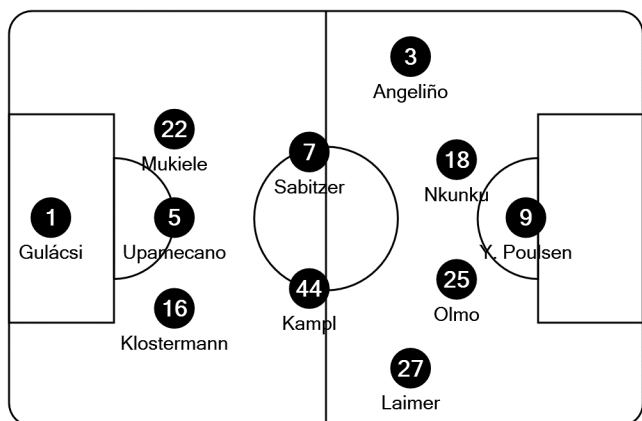

UEFA
CHAMPIONS
LEAGUE

Tactical Line-ups

Semi-finals - Tuesday 18 August 2020

Estádio do SL Benfica - Lisbon

RB Leipzig

- 1 Péter Gulácsi (GK)
- 3 Angeliño
- 5 Dayot Upamecano
- 7 Marcel Sabitzer
- 9 Yussuf Poulsen (C)
- 16 Lukas Klostermann
- 18 Christopher Nkunku
- 22 Nordi Mukiele
- 25 Dani Olmo
- 27 Konrad Laimer
- 44 Kevin Kampl

- 28 Yvon Mvogo (GK)
- 33 Philipp Tschauner (GK)
- 4 Willi Orban
- 8 Amadou Haidara
- 10 Emil Forsberg
- 14 Tyler Adams
- 17 Ademola Lookman
- 21 Patrik Schick
- 23 Marcel Halstenberg
- 38 Hugo Novoa Ramos
- 41 Dennis Borkowski
- 47 Joscha Wosz

Coach:

Julian Nagelsmann

Referee: Björn Kuipers (NED)

Fourth official: Artur Dias (POR)

UEFA delegate: Kris Bellon (BEL)

Paris Saint-Germain

- 16 Sergio Rico (GK)
- 2 Thiago Silva (C)
- 3 Presnel Kimpembe
- 4 Thilo Kehrer
- 5 Marquinhos
- 7 Kylian Mbappé
- 8 Leandro Paredes
- 10 Neymar
- 11 Ángel Di María
- 14 Juan Bernat
- 21 Ander Herrera