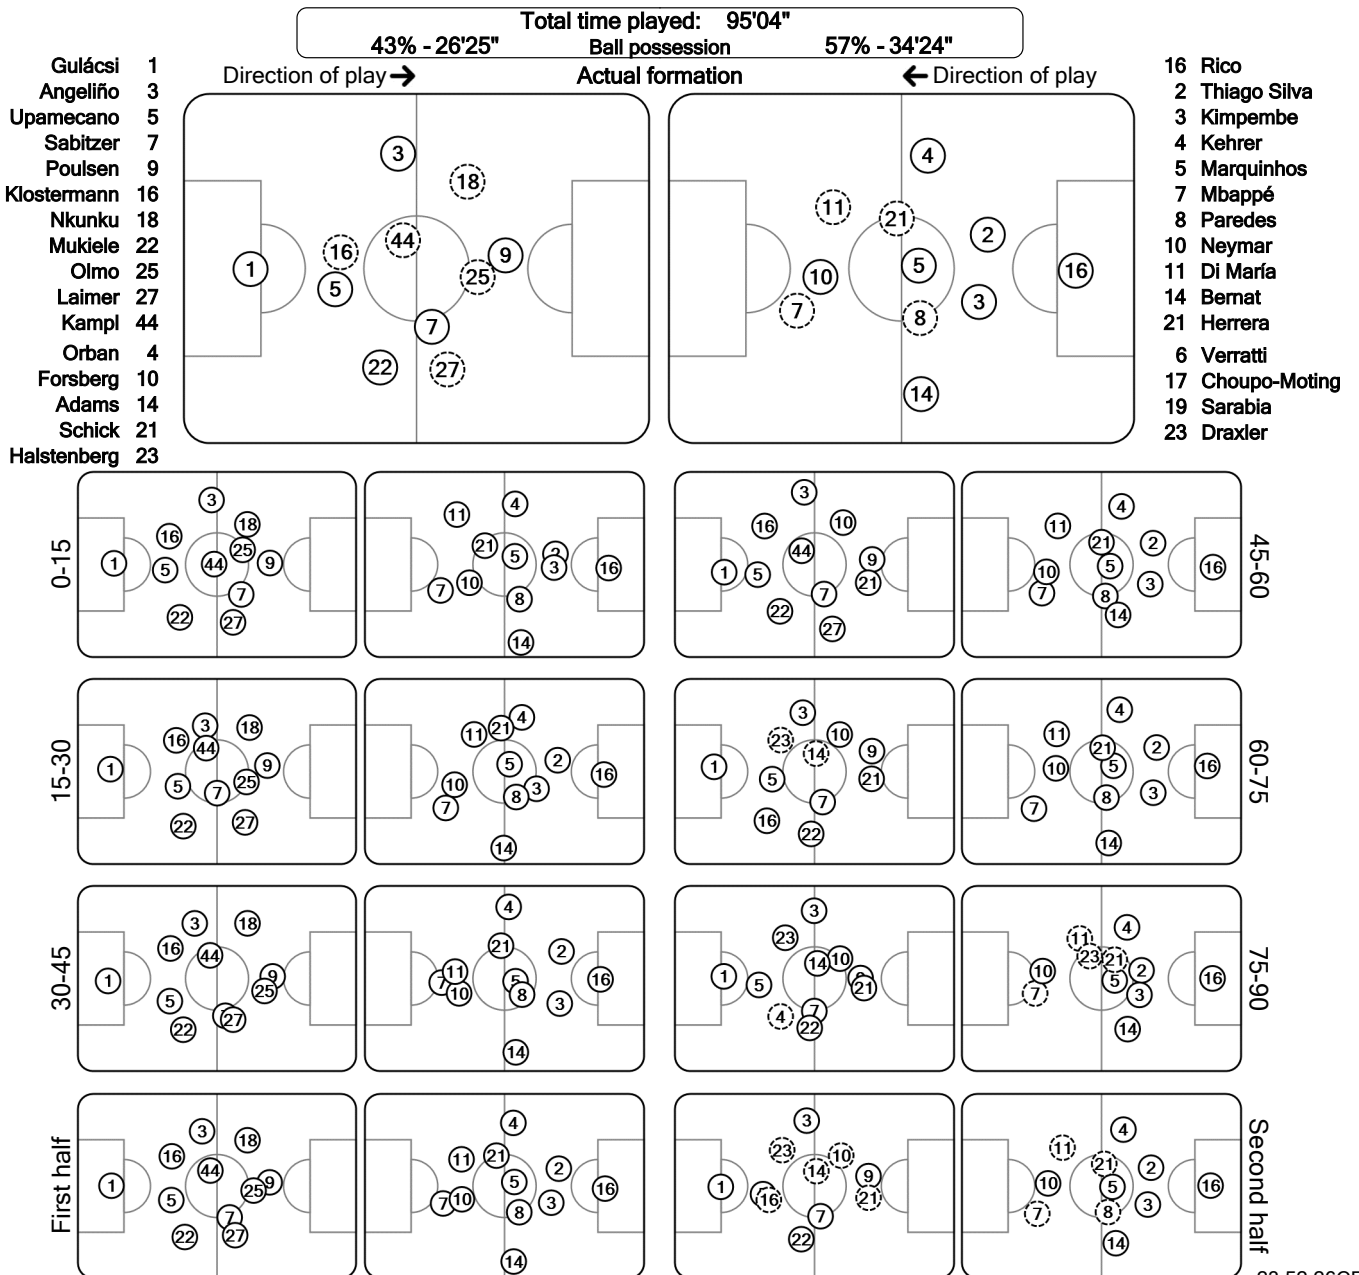

UEFA CHAMPIONS LEAGUE

Tactical Line-ups: full time  
Semi-finals - Tuesday 18 August 2020  
Estádio do SL Benfica - Lisbon

**RB Leipzig** 0 - 3 **Paris Saint-Germain**

46' (in) 10 Forsberg / (out) 18 Nkunku  
46' (in) 21 Schick / (out) 25 Olmo  
62' (in) 23 Halstenberg / (out) 27 Laimer  
64' (in) 14 Adams / (out) 44 Kampl  
83' (in) 4 Orban / (out) 16 Klostermann

83' (in) 23 Draxler / (out) 8 Paredes  
83' (in) 6 Verratti / (out) 21 Herrera  
86' (in) 17 Choupo-Moting / (out) 7 Mbappé  
86' (in) 19 Sarabia / (out) 11 Di María

○ Did not play the entire match    (S) Substitution    (R) Sent off