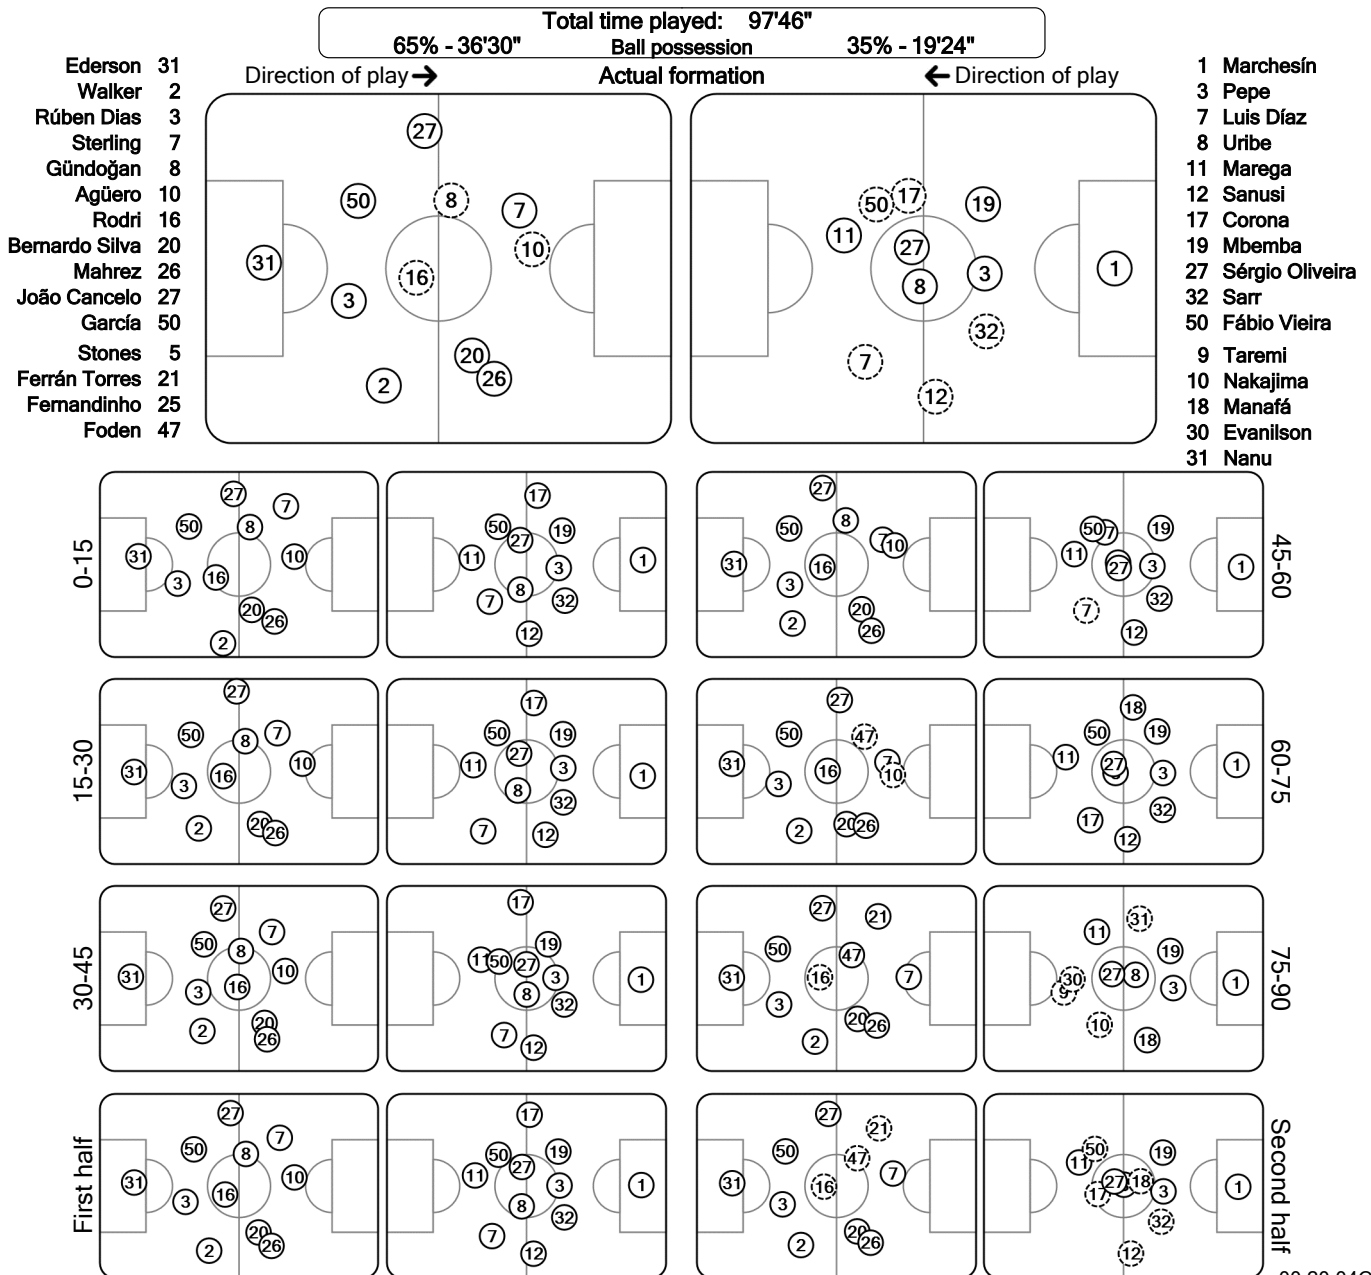

UEFA CHAMPIONS LEAGUE

Tactical Line-ups: full time

Matchday 1 - Wednesday 21 October 2020

GROUP C - City of Manchester Stadium

Manchester City FC 3 - 1 FC Porto

68' (in) 47 Foden / (out) 8 Gündoğan
68' (in) 21 Ferrán Torres / (out) 10 Agüero
85' (in) 25 Fernandinho / (out) 16 Rodri
90+4' (in) 5 Stones / (out) 25 Fernandinho

55' (in) 18 Manafá / (out) 7 Luis Díaz
77' (in) 10 Nakajima / (out) 12 Sanusi
77' (in) 31 Nanu / (out) 17 Corona
77' (in) 9 Taremi / (out) 50 Fábio Vieira
80' (in) 30 Evanilson / (out) 32 Sarr

Did not play the entire match Substitution Sent off