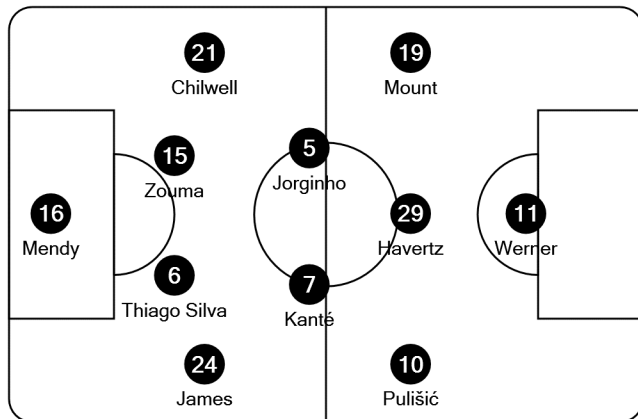

## Tactical Line-ups

Matchday 1 - Tuesday 20 October 2020

GROUP E - Stamford Bridge - London

### Chelsea FC

- 16 Edouard Mendy (GK)
- 5 Jorginho (C)
- 6 Thiago Silva
- 7 N'Golo Kanté
- 10 Christian Pulišić
- 11 Timo Werner
- 15 Kurt Zouma
- 19 Mason Mount
- 21 Ben Chilwell
- 24 Reece James
- 29 Kai Havertz