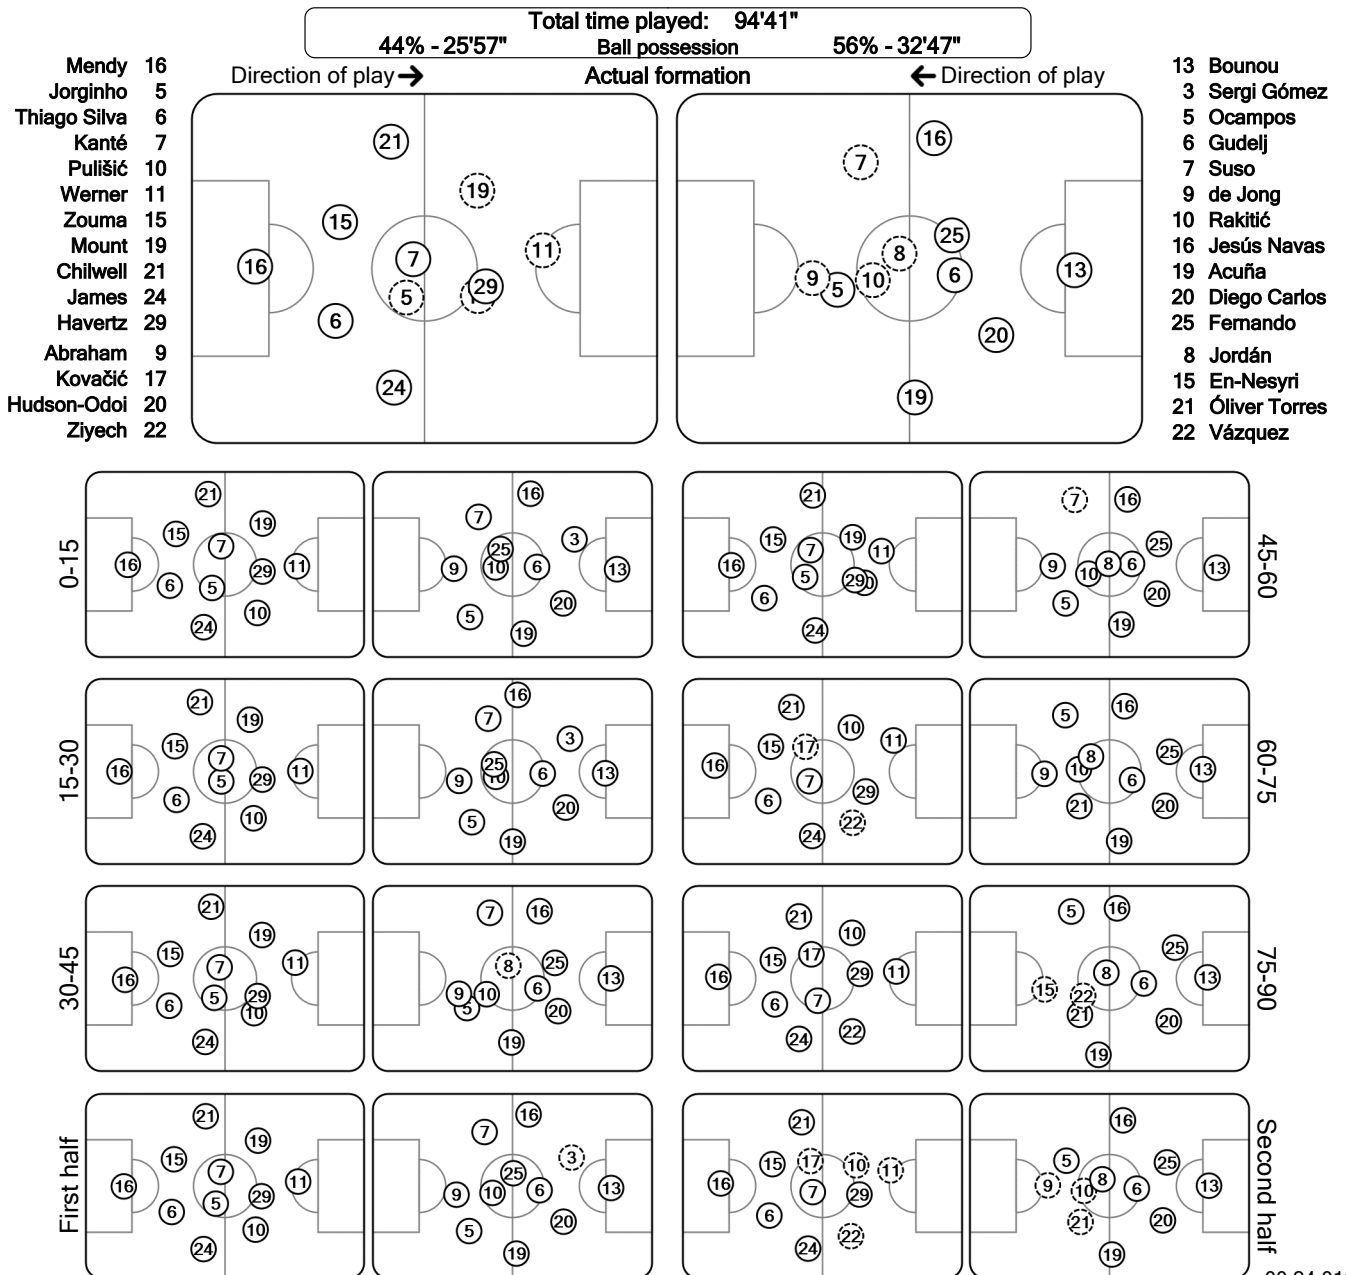

UEFA
CHAMPIONS
LEAGUE

Tactical Line-ups: full time

Matchday 1 - Tuesday 20 October 2020

GROUP E - Stamford Bridge - London

Chelsea FC

0 - 0

Sevilla FC

62' (in) 22 Ziyech / (out) 19 Mount
65' (in) 17 Kovačić / (out) 5 Jorginho
90+1' (in) 9 Abraham / (out) 11 Werner
90+1' (in) 20 Hudson-Odoi / (out) 10 Pulišić

33' (in) 8 Jordán / (out) 3 Sergi Gómez
58' (in) 21 Óliver Torres / (out) 7 Suso
80' (in) 15 En-Nesyri / (out) 9 L. de Jong
80' (in) 22 Vázquez / (out) 10 Rakitić

Did not play the entire match Substitution Sent off