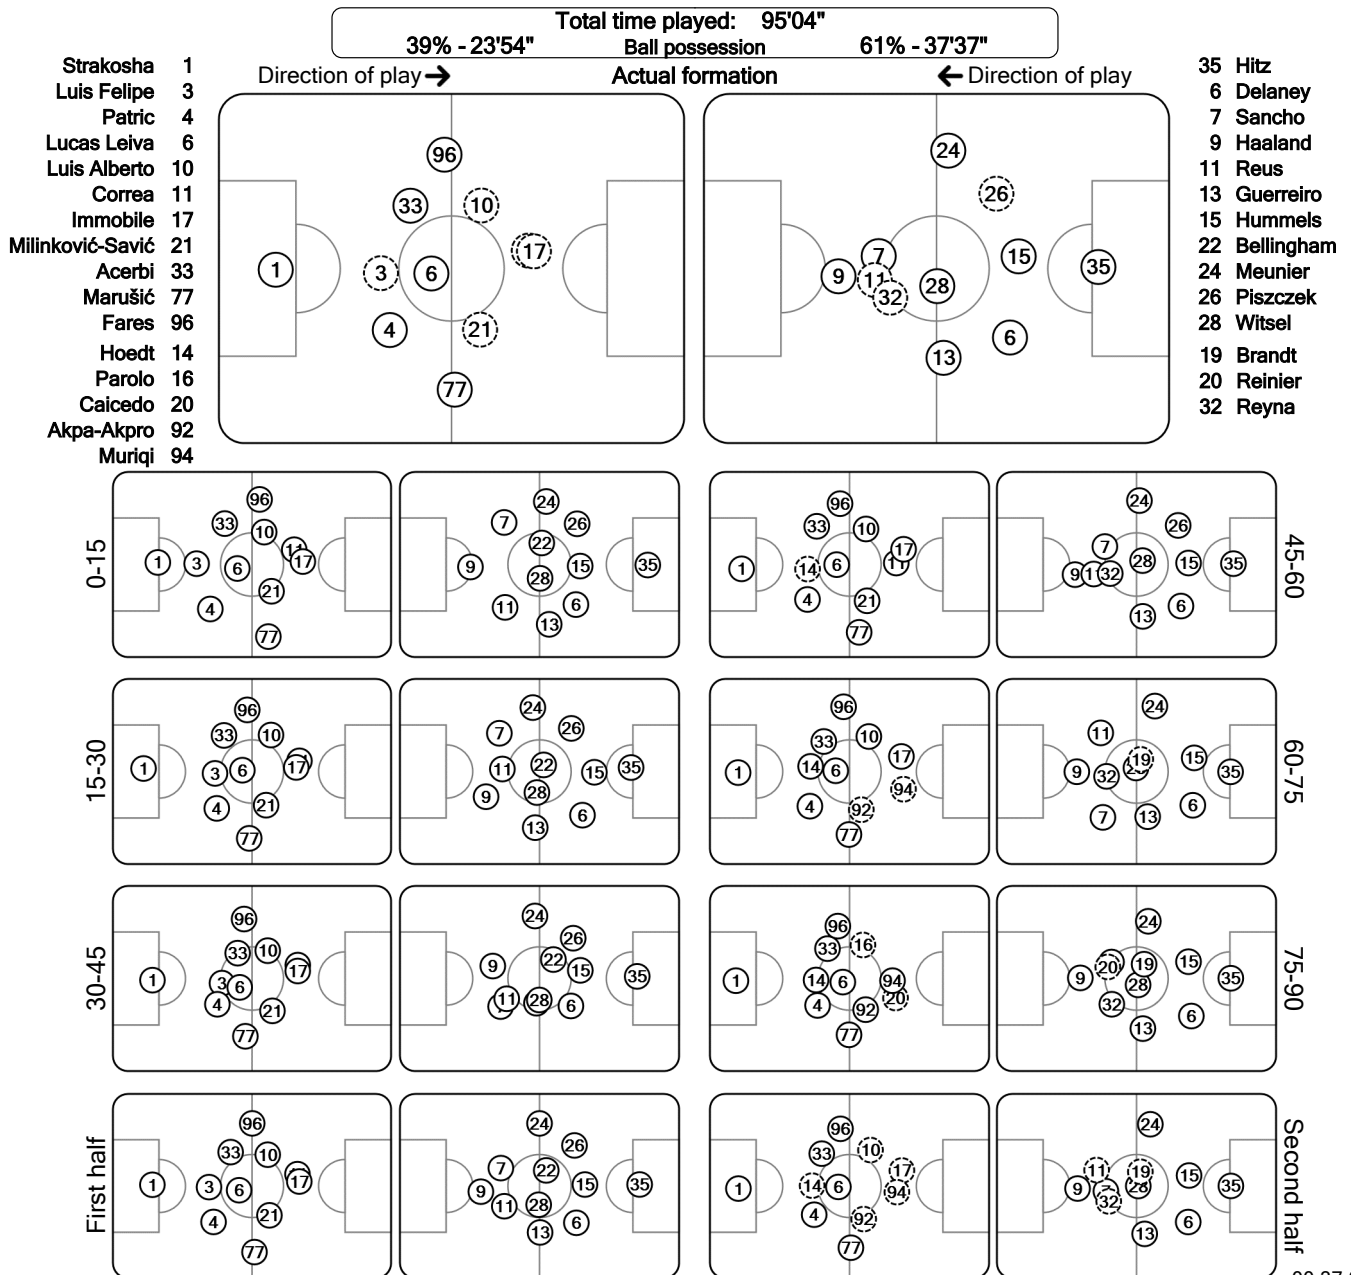

UEFA CHAMPIONS LEAGUE

Tactical Line-ups: full time

Matchday 1 - Tuesday 20 October 2020

GROUP F - Stadio Olimpico - Rome

S.S. Lazio 3 - 1 Borussia Dortmund

51' (in) 14 Hoedt / (out) 3 Luis Felipe
67' (in) 92 Akpa-Akpro / (out) 21 S. Milinković-Savić
67' (in) 94 Muriqi / (out) 11 Correa
79' (in) 16 Parolo / (out) 10 Luis Alberto
81' (in) 20 Caicedo / (out) 17 Immobile

46' (in) 32 Reyna / (out) 22 Bellingham
65' (in) 19 Brandt / (out) 26 Piszczek
78' (in) 20 Reinier / (out) 11 Reus

Legend: Did not play the entire match, Substitution, Sent off

00:37:04 CET 21 Oct 2020