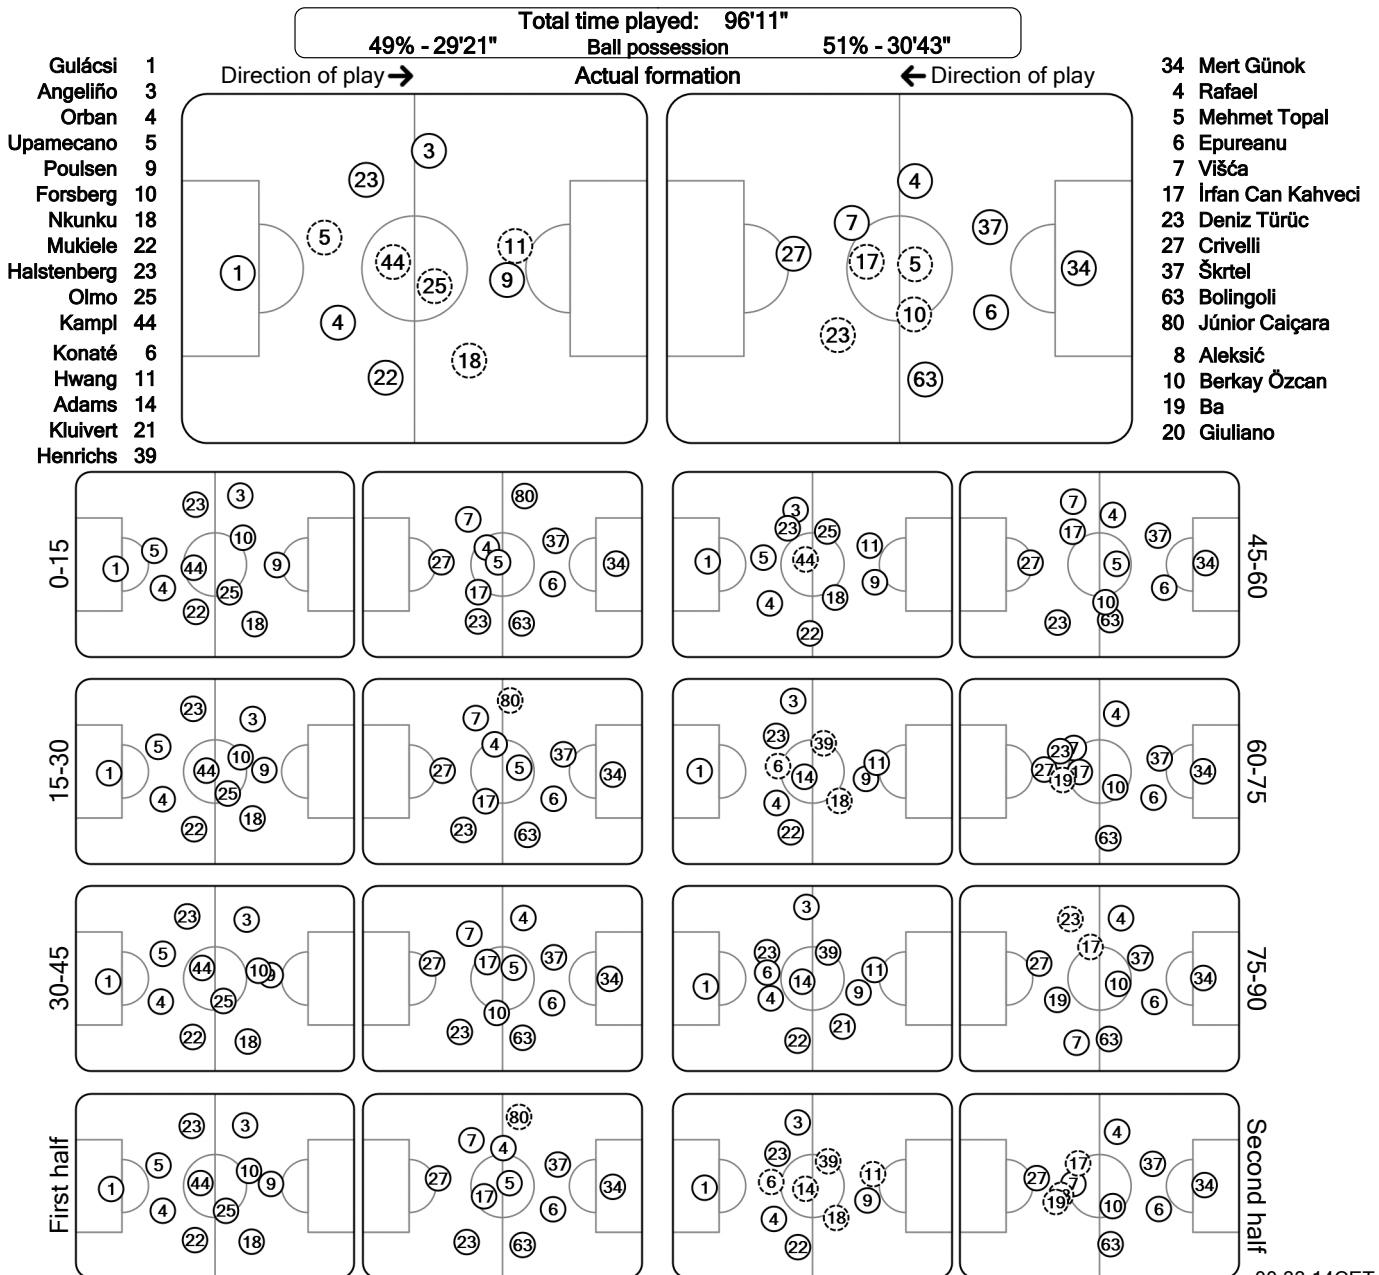

UEFA
CHAMPIONS
LEAGUE

Tactical Line-ups: full time

Matchday 1 - Tuesday 20 October 2020

GROUP H - RB Arena - Leipzig

RB Leipzig 2 - 0 İstanbul Başakşehir FK

45' (in) 11 Hwang / (out) 10 Forsberg
 58' (in) 14 Adams / (out) 44 Kampl
 65' (in) 39 Henrichs / (out) 25 Olmo
 65' (in) 6 Konaté / (out) 5 Upamecano
 70' (in) 21 Kluivert / (out) 18 Nkunku

30' (in) 10 Berkay Özcan / (out) 80 Júnior Caiçara
 67' (in) 19 Ba / (out) 5 Mehmet Topal
 83' (in) 8 Aleksić / (out) 17 İrfan Can Kahveci
 83' (in) 20 Giuliano / (out) 23 Deniz Türüç

Did not play the entire match Substitution Sent off