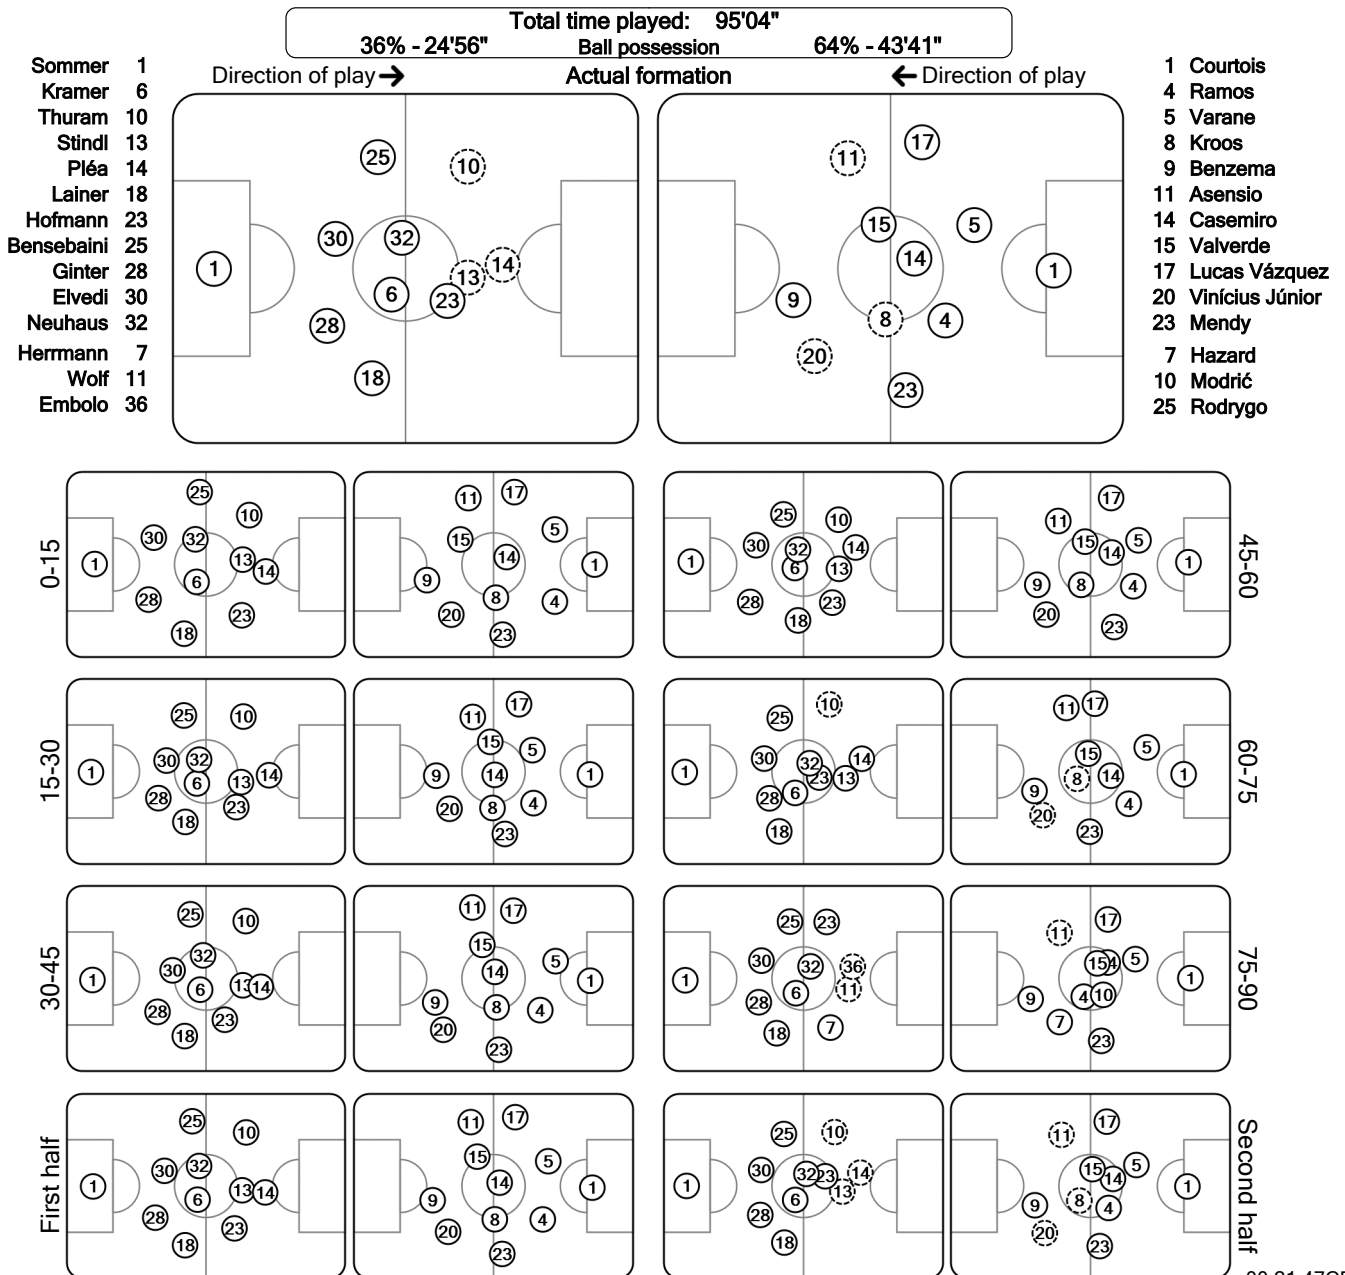

UEFA
CHAMPIONS
LEAGUE

Tactical Line-ups: full time

Matchday 2 - Tuesday 27 October 2020

GROUP B - Borussia-Park - Monchengladbach

VfL Borussia Mönchengladbach 2 - 2 Real Madrid CF

71' (in) 7 Herrmann / (out) 10 Thuram
79' (in) 36 Embolo / (out) 14 Pléa
79' (in) 11 Wolf / (out) 13 Stindl

70' (in) 7 Hazard / (out) 20 Vinícius Júnior
71' (in) 10 Modrić / (out) 8 Kroos
84' (in) 25 Rodrygo / (out) 11 Asensio

○ Did not play the entire match ⚡ Substitution Ⓜ Sent off

00:21:47CET
28 Oct 2020