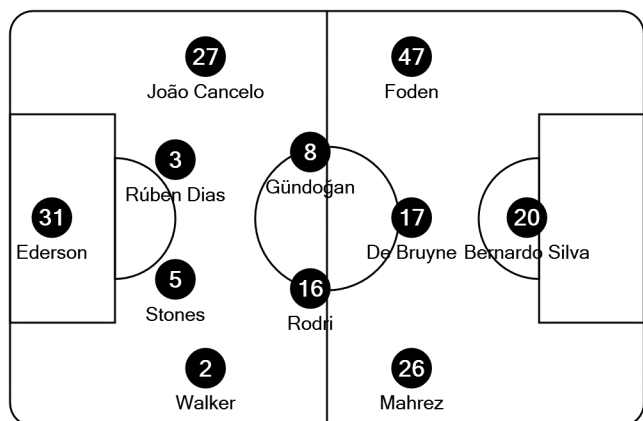

UEFA
**CHAMPIONS
LEAGUE**

Tactical Line-ups

Quarter-finals 1st leg - Tuesday 6 April 2021

City of Manchester Stadium

Manchester City FC

- 31 Ederson (GK)
- 2 Kyle Walker
- 3 Rúben Dias
- 5 John Stones
- 8 İlkay Gündoğan
- 16 Rodri
- 17 Kevin De Bruyne (C)
- 20 Bernardo Silva
- 26 Riyad Mahrez
- 27* João Cancelo
- 47 Phil Foden

- 13 Zack Steffen (GK)
- 85 James Trafford (GK)
- 6 Nathan Aké
- 7 Raheem Sterling
- 9 Gabriel Jesus
- 10 Sergio Agüero
- 11 Oleksandr Zinchenko
- 14 Aymeric Laporte
- 21 Ferran Torres
- 22 Benjamin Mendy
- 25* Fernandinho
- 50 Eric García