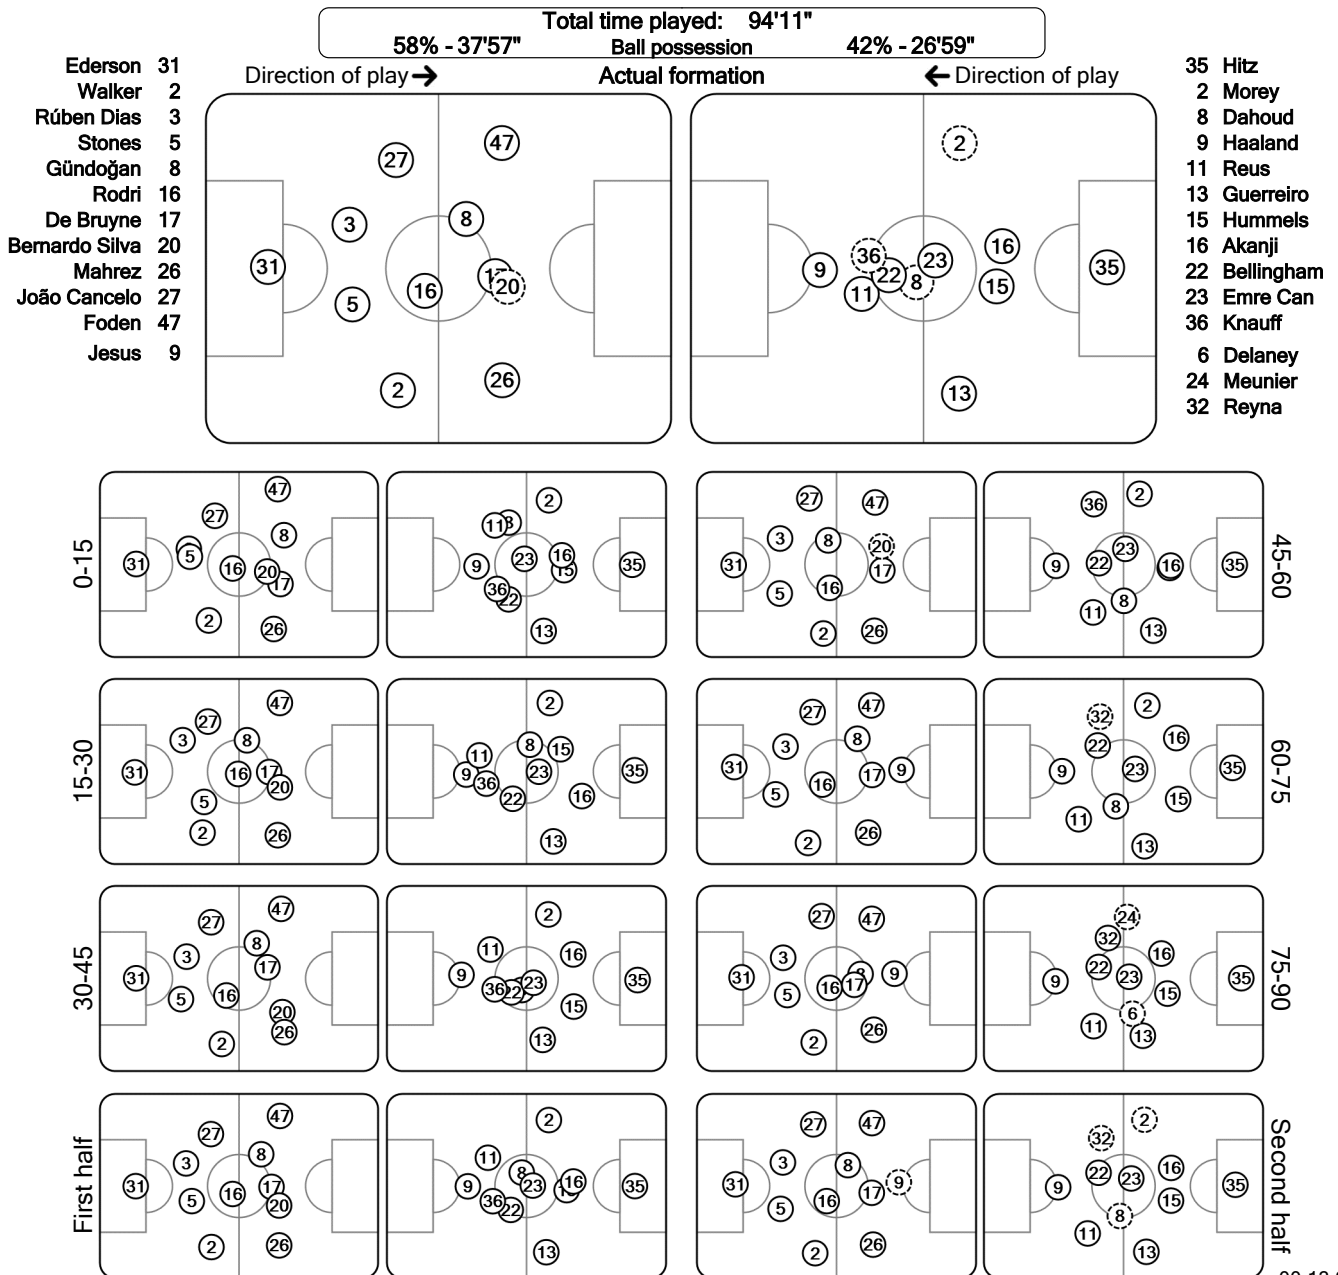

UEFA CHAMPIONS LEAGUE

Tactical Line-ups: full time

Quarter-finals 1st leg - Tuesday 6 April 2021

City of Manchester Stadium

Manchester City FC

2 - 1

Borussia Dortmund

59' (in) 9 Jesus / (out) 20 Bernardo Silva

63' (in) 32 Reyna / (out) 36 Knauff  
81' (in) 6 Delaney / (out) 8 Dahoud  
81' (in) 24 Meunier / (out) 2 Morey

Did not play the entire match Substitution Sent off

00:13:23CET 07 Apr 2021