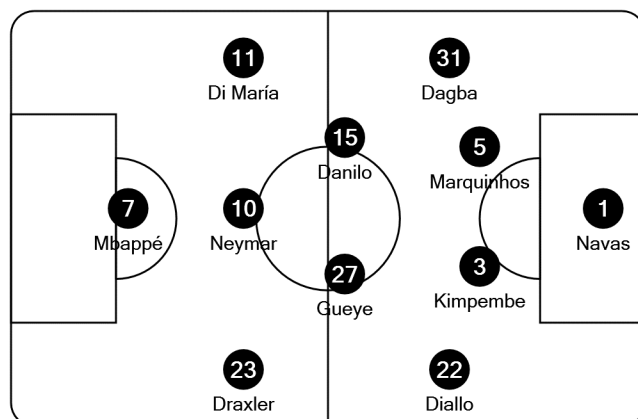

- 16 Sergio Rico (GK)
- 30 Alexandre Letellier (GK)
- 4 Thilo Kehrer
- 12 Rafinha
- 18 Moise Kean
- 19 Pablo Sarabia
- 21 Ander Herrera
- 25 Mitchel Bakker
- 32 Timothee Pembele
- 35 Ismael Gharbi
- 39 Kenny Nagera
- 42 Abdoulaye Kamara

Coach:

Mauricio Pochettino

Assistant referees: Iñigo Prieto (ESP)

Roberto Díaz (ESP)

VAR: Alejandro Hernández (ESP)

Assistant VAR: Ricardo De Burgos (ESP)

Weather conditions: Snow / Temperature: 1°C / Humidity: 70%

(C) Captain

(GK) Goalkeeper

(* Misses next match if booked)

20:04:16CET
07 Apr 2021