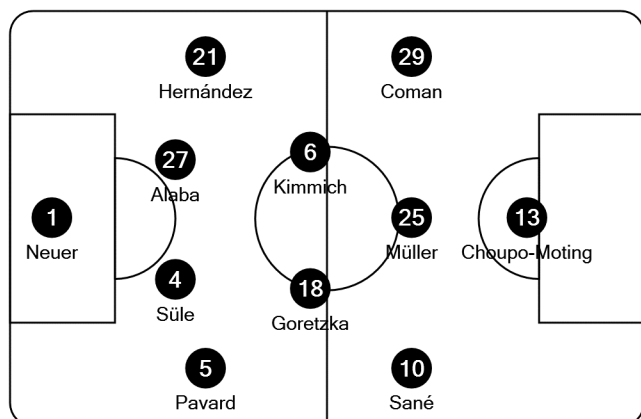

UEFA
CHAMPIONS
LEAGUE

Tactical Line-ups

Quarter-finals 1st leg - Wednesday 7 April 2021

Fußball Arena München

FC Bayern München

- 1 Manuel Neuer (GK) (C)
- 4 Niklas Süle
- 5 Benjamin Pavard
- 6 Joshua Kimmich
- 10 Leroy Sané
- 13 Eric Maxim Choupo-Moting
- 18 Leon Goretzka
- 21 Lucas Hernández
- 25 Thomas Müller
- 27 David Alaba
- 29 Kingsley Coman

- 35 Alexander Nübel (GK)
- 8 Javi Martínez
- 17 Jérôme Boateng
- 19 Alphonso Davies
- 20 Bouna Sarr
- 23 Tanguy Nianzou
- 42 Jamal Musiala

Coach:

Hans-Dieter Flick

Referee: Antonio Mateu Lahoz (ESP)

Fourth official: Xavier Estrada (ESP)