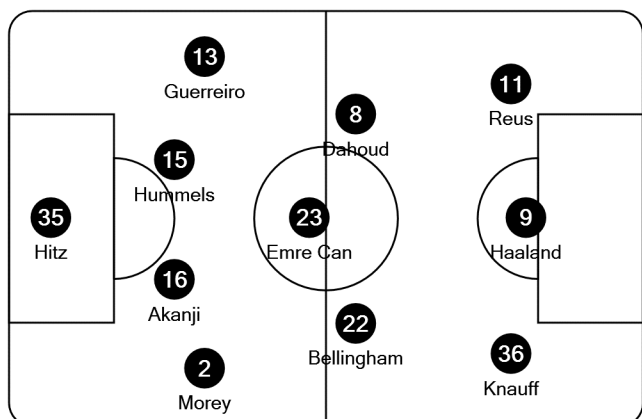

UEFA
**CHAMPIONS
LEAGUE**

Tactical Line-ups

Quarter-finals 2nd leg - Wednesday 14 April 2021

BVB Stadion Dortmund

Borussia Dortmund

1 1st leg 2

Manchester City FC

- 35 Marwin Hitz (GK)
- 2 Mateu Morey
- 8 Mahmoud Dahoud
- 9* Erling Haaland
- 11 Marco Reus (C)
- 13 Raphaël Guerreiro
- 15 Mats Hummels
- 16 Manuel Akanji
- 22 Jude Bellingham
- 23* Emre Can
- 36 Ansgar Knauff