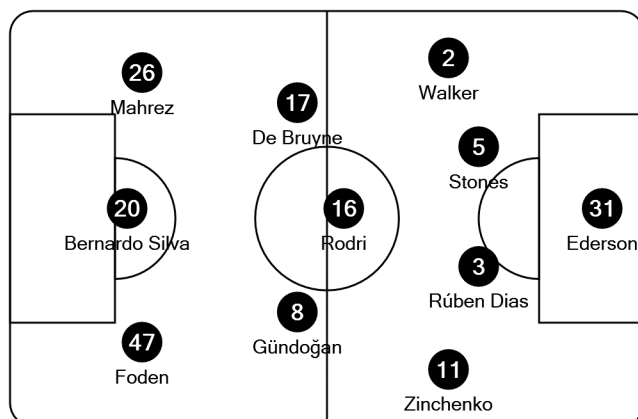

UEFA
**CHAMPIONS
LEAGUE**

Tactical Line-ups

Quarter-finals 2nd leg - Wednesday 14 April 2021

BVB Stadion Dortmund

Borussia Dortmund

1 1st leg 2

Manchester City FC

- 35 Marwin Hitz (GK)
- 2 Mateu Morey
- 8 Mahmoud Dahoud
- 9* Erling Haaland
- 11 Marco Reus (C)
- 13 Raphaël Guerreiro
- 15 Mats Hummels
- 16 Manuel Akanji
- 22 Jude Bellingham
- 23* Emre Can
- 36 Ansgar Knauff

Coach:

Edin Terzić

Referee: Carlos Del Cerro Grande (ESP)

Fourth official: José María Sánchez (ESP)

UEFA delegate: João Morais (POR)

- 31 Ederson (GK)
- 2 Kyle Walker
- 3 Rúben Dias
- 5 John Stones
- 8 İlkay Gündoğan
- 11 Oleksandr Zinchenko
- 16 Rodri
- 17 Kevin De Bruyne (C)
- 20 Bernardo Silva
- 26 Riyad Mahrez
- 47 Phil Foden

- 13 Zack Steffen (GK)
- 85 James Trafford (GK)
- 6 Nathan Aké
- 7 Raheem Sterling
- 9 Gabriel Jesus
- 14 Aymeric Laporte
- 21 Ferran Torres
- 22 Benjamin Mendy
- 25* Fernandinho
- 27* João Cancelo
- 50 Eric García