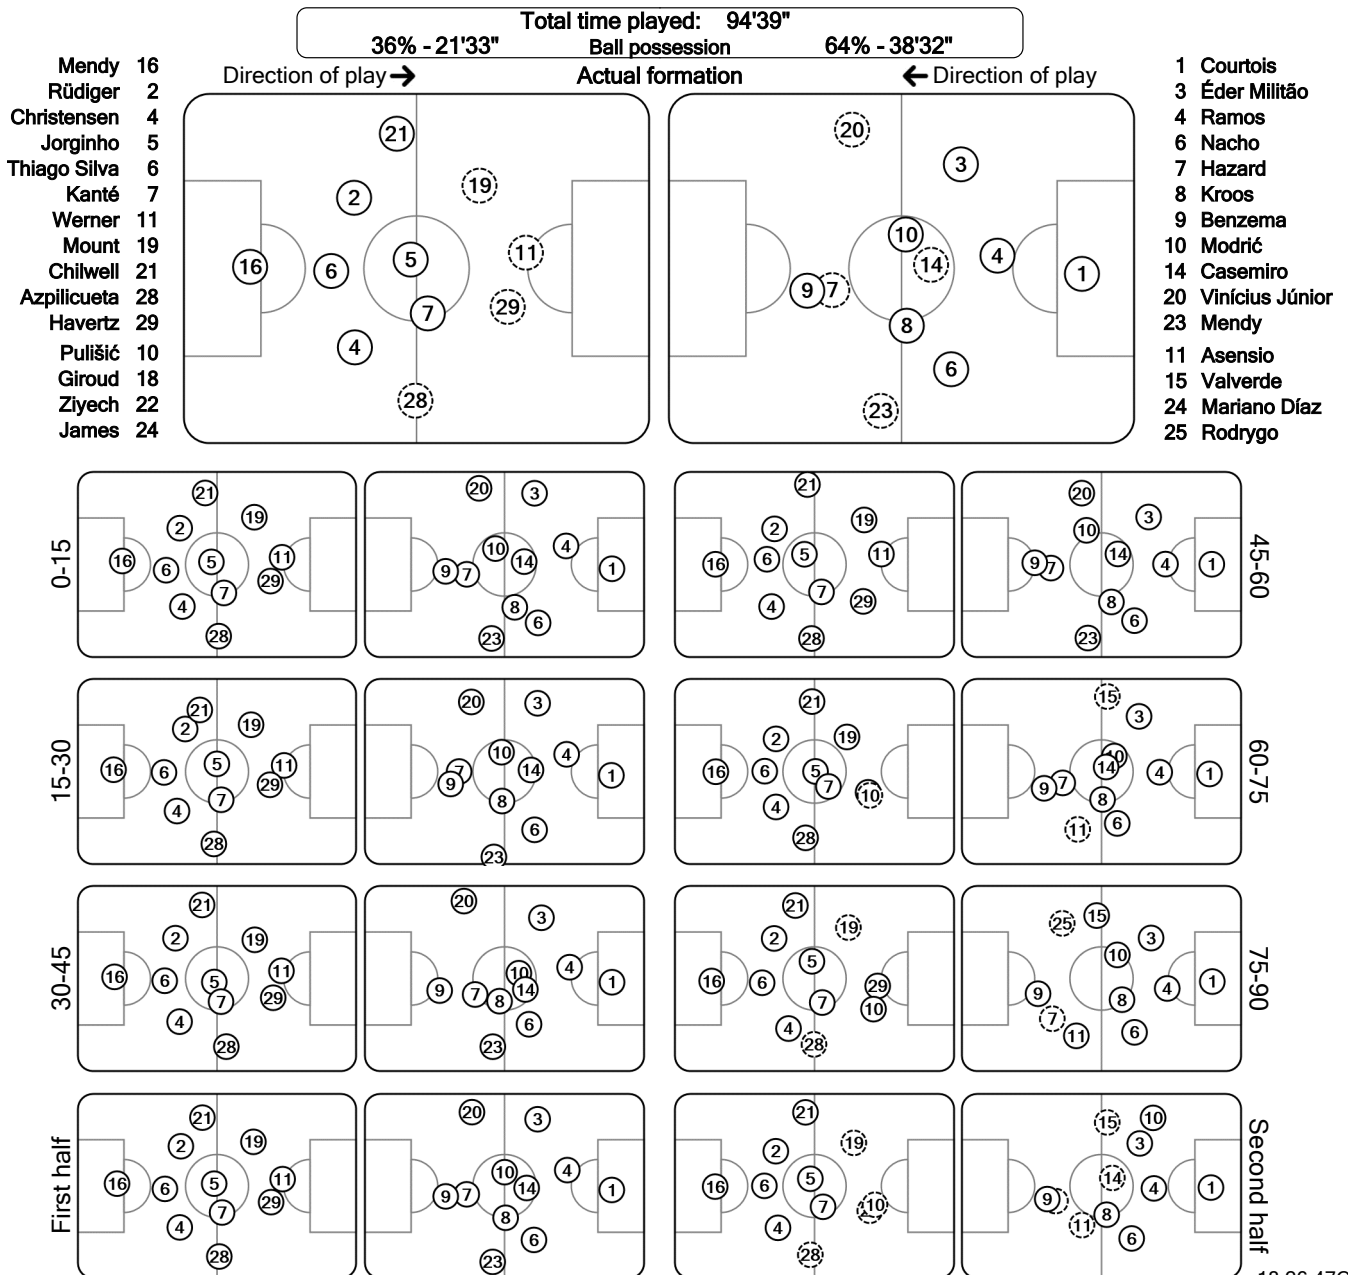

UEFA CHAMPIONS LEAGUE

Tactical Line-ups: full time

Semi-finals 2nd leg - Wednesday 5 May 2021

Stamford Bridge - London

Chelsea FC

2 - 0

Real Madrid CF

Chelsea FC win 3 - 1 on aggregate

67' (in) 10 Pulišić / (out) 11 Werner
88' (in) 24 James / (out) 28 Azpilicueta
88' (in) 22 Ziyech / (out) 19 Mount
90+4' (in) 18 Giroud / (out) 29 Havertz

63' (in) 15 Valverde / (out) 23 Mendy
63' (in) 11 Asensio / (out) 20 Vinicius Júnior
76' (in) 25 Rodrygo / (out) 14 Casemiro
89' (in) 24 Mariano Díaz / (out) 7 Hazard

Legend: Did not play the entire match, Substitution, Sent off

18:26:47CET 07 May 2021