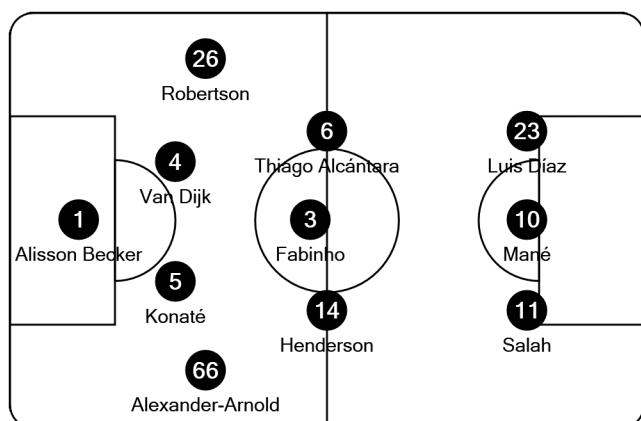

## Tactical Line-ups

Semi-finals 1st leg - Wednesday 27 April 2022

Anfield - Liverpool

### Liverpool FC

- 1 Alisson Becker (GK)
- 3 Fabinho
- 4 Virgil van Dijk
- 5 Ibrahima Konaté
- 6 Thiago Alcántara
- 10 Sadio Mané
- 11 Mohamed Salah
- 14 Jordan Henderson (C)
- 23 Luis Díaz
- 26 Andy Robertson
- 66 Trent Alexander-Arnold