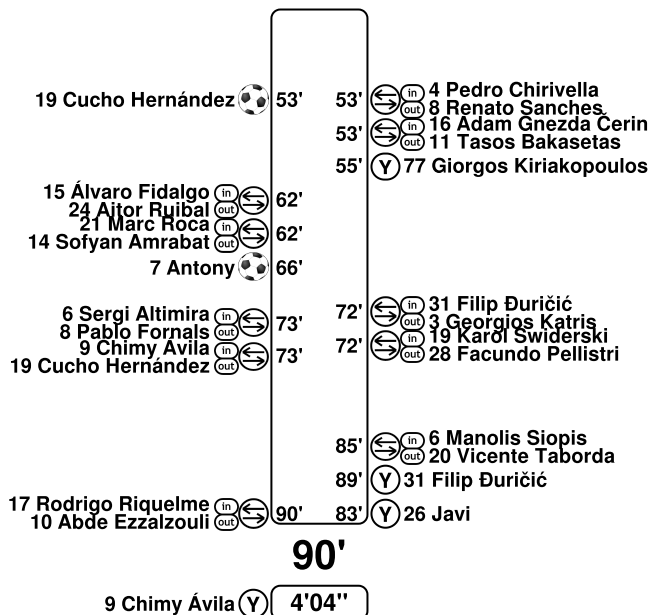

Coach:

Manuel Pellegrini

	Half time	Full time
Total attempts	11	22
Attempts on target	5	11
Saves	2	2
Corners	1	4
Offsides	0	0
Fouls committed	3	4
Fouls suffered	2	9
Free kicks to goal	0	0
Possession	61%	59%
Ball in play	18'47"	35'00"
Total ball in play	30'38"	58'53"

Referee:

Tobias Stieler (GER)

Assistant referees:

Lasse Koslowski (GER)

Mark Borsch (GER)

Fourth official:

Matthias Jöllenbeck (GER)

Coach:

Rafael Benitez Maudes

	Half time	Full time
Total attempts	3	4
Attempts on target	2	2
Saves	4	8
Corners	1	1
Offsides	1	1
Fouls committed	3	10
Fouls suffered	3	4
Free kicks to goal	0	0
Possession	39%	41%
Ball in play	11'51"	23'53"
Total ball in play	30'38"	58'53"

VAR:

Sören Storks (GER)

Assistant VAR:

Christian Dingert (GER)