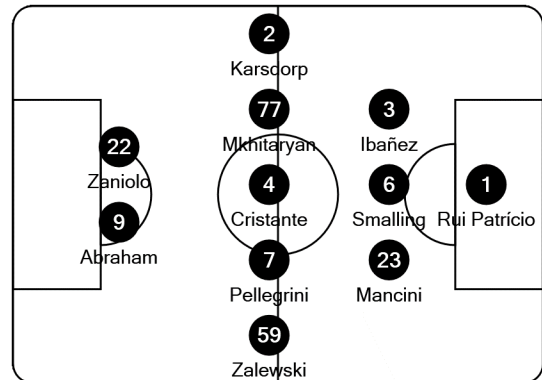

Tactical Line-ups
Semi-finals 1st leg - Thursday 28 April 2022
Leicester City Stadium

Leicester City FC

- 1 Kasper Schmeichel (GK) (C)
- 3 Wesley Fofana
- 6 Jonny Evans
- 8 Youri Tielemans
- 9 Jamie Vardy
- 10 James Maddison
- 11 Marc Albrighton
- 21 Ricardo Pereira
- 22 Kiernan Dewsbury-Hall
- 27 Timothy Castagne
- 37 Ademola Lookman

- 12 Danny Ward (GK)
- 2 James Justin
- 4 Çağlar Söyüncü
- 7 Harvey Barnes
- 14 Kelechi Iheanacho
- 17 Ayoze Pérez
- 18 Daniel Amartey
- 20 Hamza Choudhury
- 23 Jannik Vestergaard
- 29 Patson Daka
- 33 Luke Thomas
- 42 Boubakary Soumaré

Coach: Brendan Rodgers

Referee: Carlos Del Cerro Grande (ESP)

Fourth official: Jesús Gil Manzano (ESP)

UEFA delegate: Radenko Mijatovic (SVN)

AS Roma

- 1 Rui Patrício (GK)
- 2 Rick Karsdorp
- 3 Roger Ibañez
- 4 Bryan Cristante
- 6 Chris Smalling
- 7 Lorenzo Pellegrini (C)
- 9 Tammy Abraham
- 22 Nicolò Zaniolo
- 23 Gianluca Mancini
- 59 Nicola Zalewski
- 77 Henrikh Mkhitaryan

- 87 Daniel Fuzato (GK)
- 5 Matías Viña
- 11 Carles Pérez
- 14 Eldor Shomurodov
- 15 Ainsley Maitland-Niles
- 17 Jordan Veretout
- 24 Marash Kumbulla
- 27 Sérgio Oliveira
- 37 Leonardo Spinazzola
- 52 Edoardo Bove
- 64 Felix Afena-Gyan
- 92 Stephan El Shaarawy