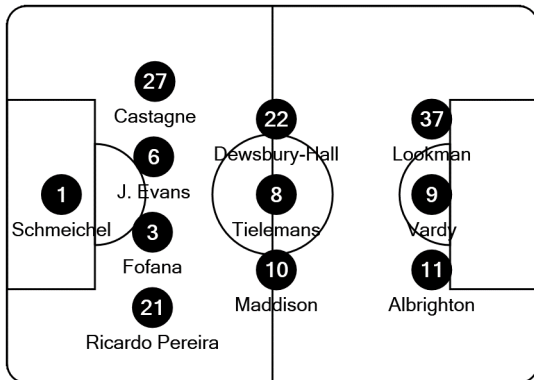

Tactical Line-ups
Semi-finals 1st leg - Thursday 28 April 2022
Leicester City Stadium

Leicester City FC

- 1 Kasper Schmeichel (GK) (C)
- 3 Wesley Fofana
- 6 Jonny Evans
- 8 Youri Tielemans
- 9 Jamie Vardy
- 10 James Maddison
- 11 Marc Albrighton
- 21 Ricardo Pereira
- 22 Kiernan Dewsbury-Hall
- 27 Timothy Castagne
- 37 Ademola Lookman

- 12 Danny Ward (GK)
- 2 James Justin
- 4 Çağlar Söyüncü
- 7 Harvey Barnes
- 14 Kelechi Iheanacho
- 17 Ayoze Pérez
- 18 Daniel Amartey
- 20 Hamza Choudhury
- 23 Jannik Vestergaard
- 29 Patson Daka
- 33 Luke Thomas
- 42 Boubakary Soumaré