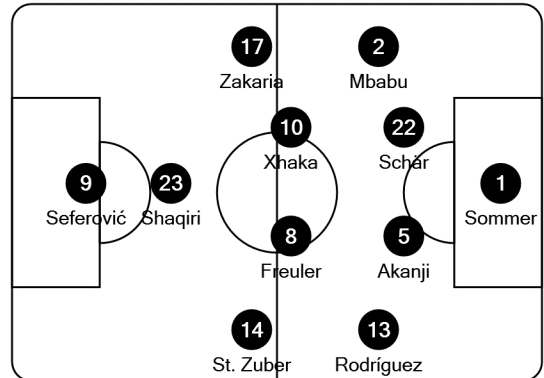

- 12 Yvon Mvogo (GK)
- 21 Jonas Omlin (GK)
- 3 François Moubandje
- 4 Nico Elvedi
- 6 Michael Lang
- 7 Noah Okafor
- 11 Renato Steffen
- 15 Loris Benito
- 16 Alban Ajeti
- 18 Djibril Sow
- 19 Josip Drmic
- 20 Edmilson Fernandes

Coach: Vladimir Petković
Assistant referees: Mark Borsch (GER)
Stefan Lupp (GER)
VAR: Christian Dingert (GER)
Assistant VAR: Tobias Stieler (GER)

Weather conditions: Partly Cloudy / Temperature: 16°C / Humidity: 48%

(C) Captain   (GK) Goalkeeper   (*) Misses next match if booked

19:29:33CET
05 Jun 2019