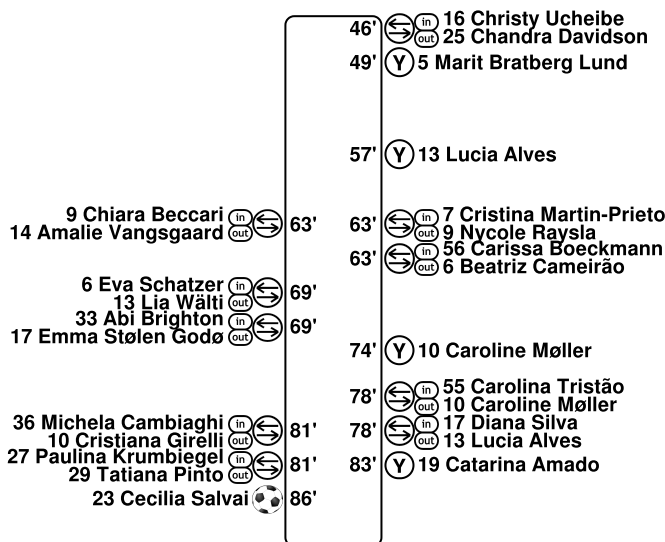

90'

5'20" (Y) 22 Diana Gomes

Attendance: 4,497

Goal (Y) Booked (R) Sent off (S) Substitution (P) Penalty (O) Own goal (C) Captain (GK) Goalkeepers (*) Misses next match if booked 21:48:18CET 07 Oct 2025