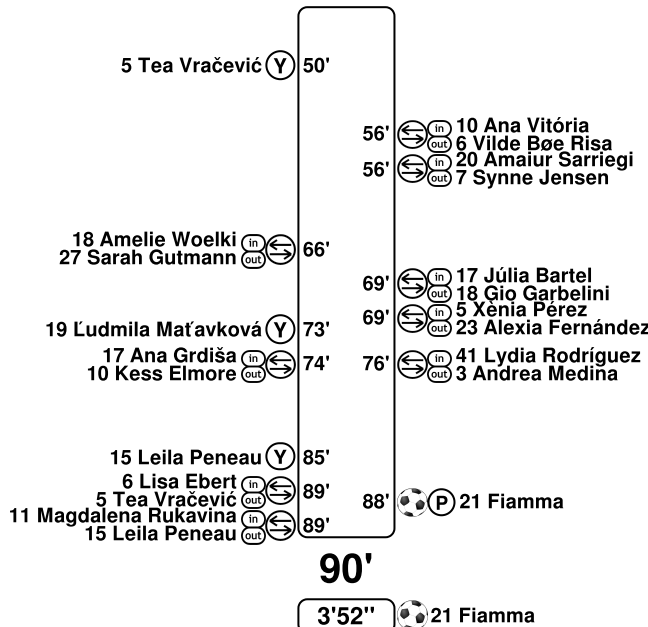

Coach:

Lisa Alzner

	Half time	Full time
Total attempts	1	4
Attempts on target	0	0
Saves	7	12
Corners	1	2
Offsides	1	1
Fouls committed	3	8
Fouls suffered	4	8
Free kicks to goal	0	0
Possession	45%	41%
Ball in play	13'13"	23'40"
Total ball in play	29'11"	57'36"

Referee:

Tess Olofsson (SWE)

Assistant referees:

Almira Spahic (SWE)

Alisa Levalampi (FIN)

Fourth official:

Hanna Laajanen (SWE)

Coach:

Victor Martin

	Half time	Full time
Total attempts	17	32
Attempts on target	11	18
Saves	0	0
Corners	2	6
Offsides	1	1
Fouls committed	4	8
Fouls suffered	3	7
Free kicks to goal	0	0
Possession	55%	59%
Ball in play	15'58"	33'56"
Total ball in play	29'11"	57'36"

VAR:

Katrin Rafalski (GER)

Assistant VAR:

Johann Pfeifer (GER)

Attendance: 1,024

⚽ Goal (Y) Booked (R) Sent off (S) Substitution (P) Penalty (O) Own goal (C) Captain (GK) Goalkeepers (*) Misses next match if booked

23:52:06CET
08 Oct 2025