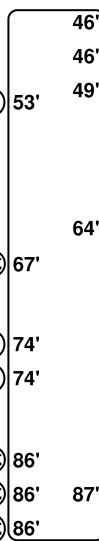

90'

4'17"

Victor Martin (Y)

Attendance: 1,651

Goal (Y) Booked (R) Sent off (S) Substitution (P) Penalty (O) Own goal (C) Captain (GK) Goalkeepers (*) Misses next match if booked

00:20:45 CET
17 Oct 2025