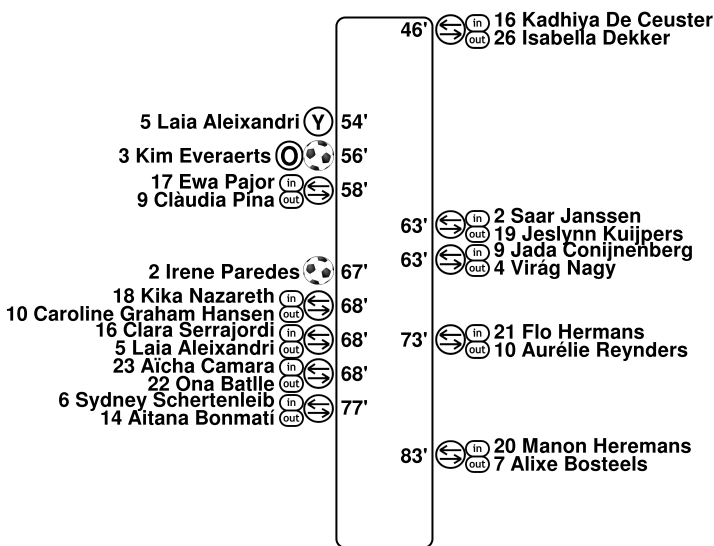

90'

6'07" (Y) 9 Jada Conijnenberg

Coach:

Arno Van Den Abbeel

	Half time	Full time
Total attempts	0	0
Attempts on target	0	0
Saves	6	15
Corners	0	0
Offsides	2	5
Fouls committed	4	8
Fouls suffered	0	6
Free kicks to goal	0	0
Possession	30%	32%
Ball in play	7'53"	16'31"
Total ball in play	26'08"	52'03"

VAR:

Benjamin Cortus (GER)

Assistant VAR:

Michèle Schmolzer (SUI)

Attendance: 3,356

Goal (Y) Booked (R) Sent off (S) Substitution (P) Penalty (O) Own goal (C) Captain (GK) Goalkeepers (*) Misses next match if booked

23:04:20 CET
12 Nov 2025