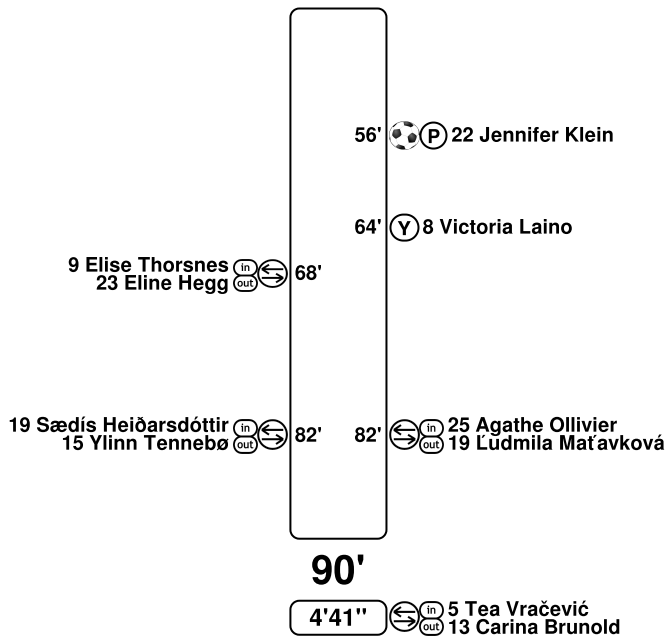

Coach:

Laurent **Fassotte**

	Half time	Full time
Total attempts	2	7
Attempts on target	2	4
Saves	0	4
Corners	0	0
Offsides	0	0
Fouls committed	2	7
Fouls suffered	5	8
Free kicks to goal	0	0
Possession	49%	47%
Ball in play	15'50"	29'48"
Total ball in play	32'01"	64'04"

VAR:

Katalin **Kulcsár** (HUN)

Assistant VAR:

Kornel **Paszkwicz** (POL)

Attendance: 409

Goal (Y) Booked (R) Sent off (S) Substitution (P) Penalty (O) Own goal (C) Captain (GK) Goalkeepers (*) Misses next match if booked

23:21:10 CET
19 Nov 2025