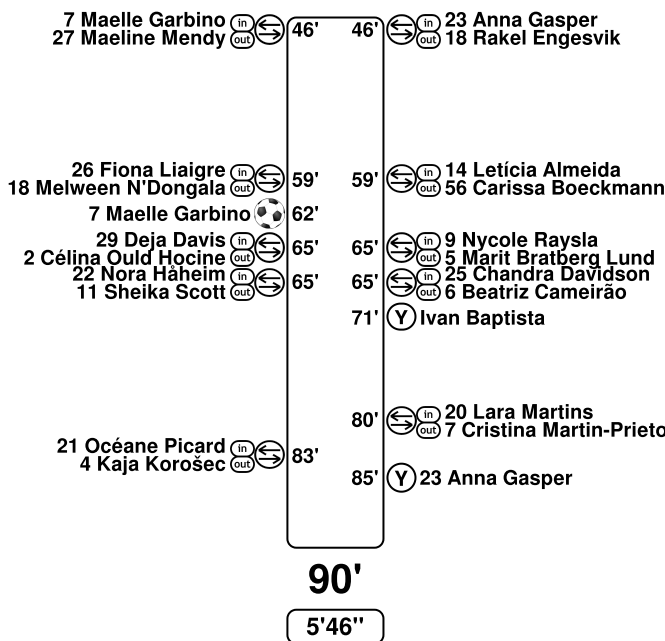

Coach: Sandrine Soubeyrand

	Half time	Full time
Total attempts	9	13
Attempts on target	5	8
Saves	2	2
Corners	1	1
Offsides	0	3
Fouls committed	5	9
Fouls suffered	5	13
Free kicks to goal	0	0
Possession	58%	56%
Ball in play	20'11"	36'06"
Total ball in play	34'34"	64'03"

Referee: Abigail Byrne (ENG)
Assistant referees: Nicoleta Bria (ENG), Anastasiya Voloshchuk (ENG)
Fourth official: Grace Lowe (ENG)

7 Maelle Garbino (in/out), 27 Maeline Mendy (out)

Coach: Ivan Baptista

	Half time	Full time
Total attempts	4	10
Attempts on target	2	2
Saves	4	6
Corners	1	1
Offsides	0	0
Fouls committed	5	13
Fouls suffered	2	6
Free kicks to goal	0	0
Possession	42%	44%
Ball in play	14'23"	27'57"
Total ball in play	34'34"	64'03"

VAR: Michèle Schmölzer (SUI)
Assistant VAR: Lionel Tschudi (SUI)

Attendance: 2,869

Goal (Y) Booked (R) Sent off (S) Substitution (P) Penalty (O) Own goal (C) Captain (GK) Goalkeepers (*) Misses next match if booked 23:49:11 CET 19 Nov 2025