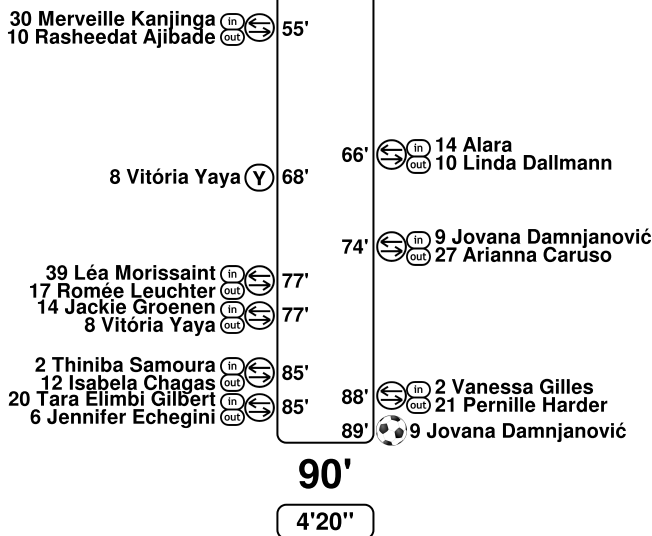

Coach: Jose Barcala

	Half time	Full time
Total attempts	10	16
Attempts on target	5	6
Saves	1	3
Corners	4	6
Offsides	0	1
Fouls committed	7	13
Fouls suffered	10	19
Free kicks to goal	1	1
Possession	53%	49%
Ball in play	13'46"	25'00"
Total ball in play	25'50"	51'00"

VAR: Ovidiu Hategan (ROU)
Assistant VAR: Cristina Trandafir (ROU)

Attendance: 13,798

00:10:24 CET 21 Nov 2025