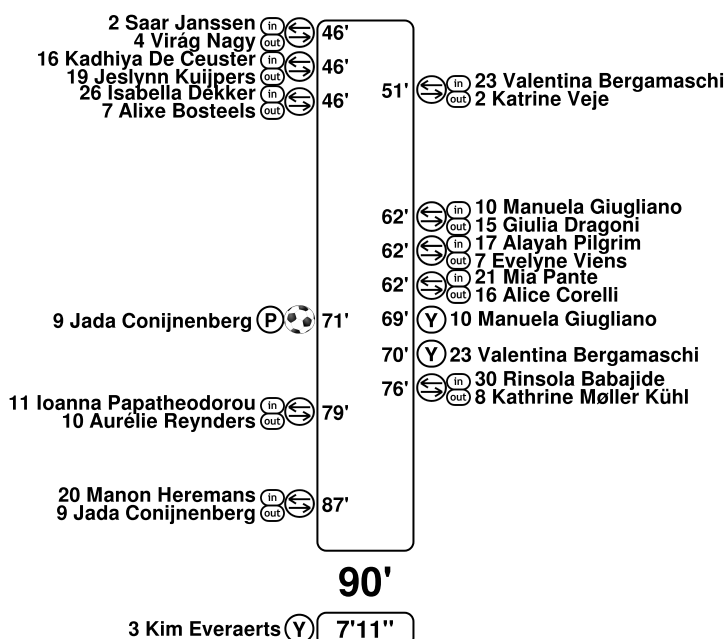

Coach: **Luca Rossetini**

	Half time	Full time
Total attempts	12	22
Attempts on target	7	12
Saves	1	5
Corners	4	8
Offsides	1	4
Fouls committed	3	5
Fouls suffered	2	6
Free kicks to goal	0	0
Possession	51%	50%
Ball in play	16'02"	28'50"
Total ball in play	31'37"	57'27"

VAR: Nikola Popov (BUL)
Assistant VAR: Radoslav Gidzhenov (BUL)

Attendance: 4,306

Goal (Y) Booked (R) Sent off (S) Substitution (P) Penalty (O) Own goal (C) Captain (GK) Goalkeepers (*) Misses next match if booked 00:10:25 CET 21 Nov 2025