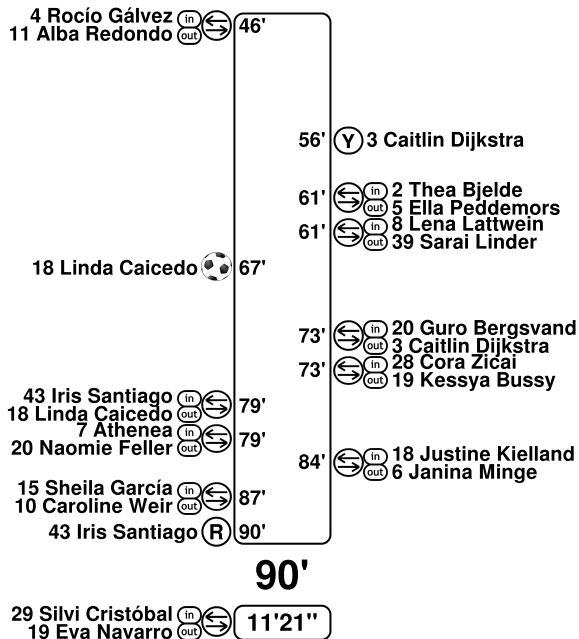

Coach:

Pau Quesada

	Half time	Full time
Total attempts	6	9
Attempts on target	2	4
Saves	2	5
Corners	5	6
Offsides	0	0
Fouls committed	8	11
Fouls suffered	3	7
Free kicks to goal	0	0
Possession	43%	42%
Ball in play	10'17"	21'11"
Total ball in play	23'59"	50'28"

Referee:

Kirsty **Dowle** (ENG)

Assistant referees:

Sophie **Dennington** (ENG)

Georgia **Ball** (ENG)

Fourth official:

Emily **Heaslip** (ENG)

Coach:

Stephan Lerch

	Half time	Full time
Total attempts	7	19
Attempts on target	3	6
Saves	1	2
Corners	1	5
Offsides	2	3
Fouls committed	3	7
Fouls suffered	8	11
Free kicks to goal	0	0
Possession	57%	58%
Ball in play	13'42"	29'17"
Total ball in play	23'59"	50'28"

VAR:

Matthew **Donohue** (ENG)

Assistant VAR:

Sian **Massey-Ellis** (ENG)