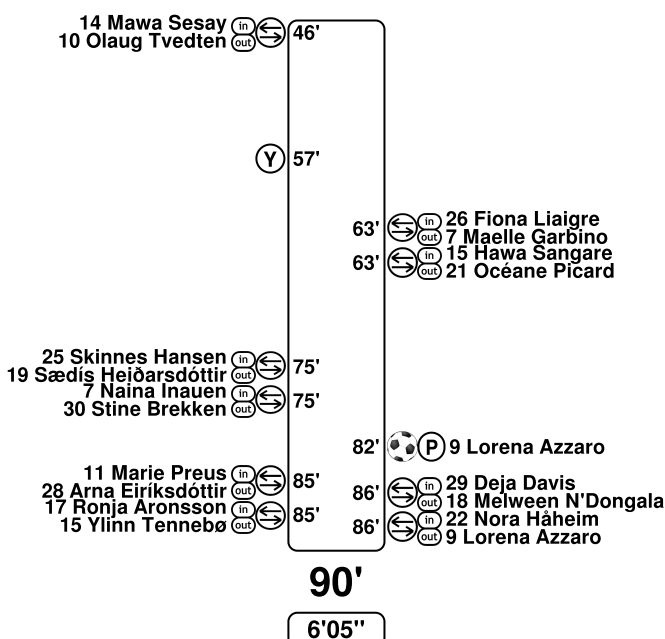

Coach:

Nils **Lexerød**

	Half time	Full time
Total attempts	2	3
Attempts on target	1	2
Saves	2	6
Corners	2	2
Offsides	1	1
Fouls committed	4	8
Fouls suffered	3	3
Free kicks to goal	0	0
Possession	40%	39%
Ball in play	13'00"	25'31"
Total ball in play	32'36"	64'41"

Referee:

Fabienne **Michel** (GER)

Assistant referees:

Anne **Uersfeld** (GER)

Isabel **Steinke** (GER)

Fourth official:

Riem **Hussein** (GER)

Coach:

Sandrine **Soubeyrand**

	Half time	Full time
Total attempts	6	22
Attempts on target	1	6
Saves	1	3
Corners	4	9
Offsides	0	1
Fouls committed	3	3
Fouls suffered	4	7
Free kicks to goal	0	0
Possession	60%	61%
Ball in play	19'35"	39'10"
Total ball in play	32'36"	64'41"

VAR:

Katrin **Rafalski** (GER)

Assistant VAR:

Pascal **Müller** (GER)