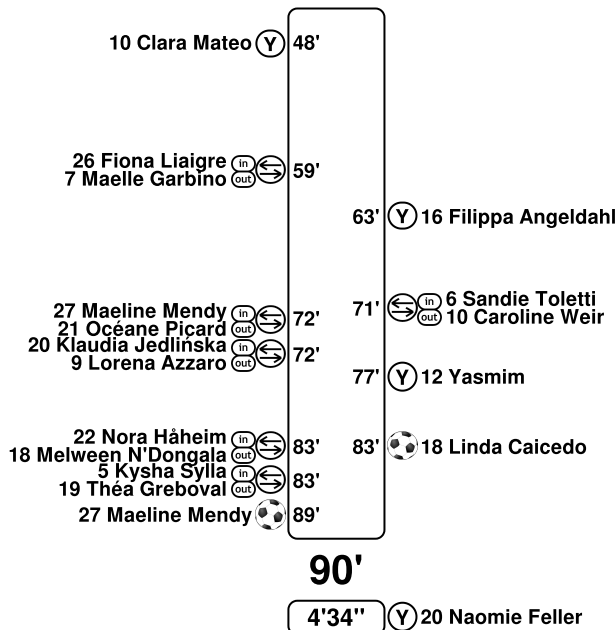

Coach: Sandrine Soubeyrand

	Half time	Full time
Total attempts	5	11
Attempts on target	1	5
Saves	1	1
Corners	2	4
Offsides	3	5
Fouls committed	4	10
Fouls suffered	7	18
Free kicks to goal	0	1
Possession	44%	49%
Ball in play	9'26"	20'58"
Total ball in play	21'14"	42'49"

Referee: Ivana Martinčić (CRO)
Assistant referees: Ivona Pejić (CRO), Maja Petravić (CRO)
Fourth official: Miriama Bočková (SVK)