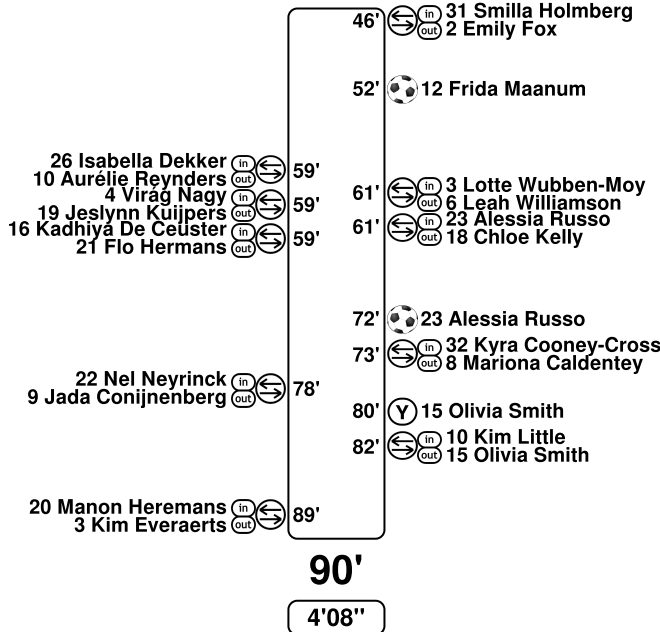

Coach: Arno Van Den Abbeel

Coach: Renée Slegers

	Half time	Full time
Total attempts	2	5
Attempts on target	0	2
Saves	3	5
Corners	1	4
Offsides	2	2
Fouls committed	4	8
Fouls suffered	2	6
Free kicks to goal	0	0
Possession	39%	38%
Ball in play	11'39"	21'57"
Total ball in play	30'01"	58'27"

	Half time	Full time
Total attempts	8	19
Attempts on target	5	9
Saves	0	2
Corners	2	6
Offsides	0	1
Fouls committed	2	7
Fouls suffered	4	8
Free kicks to goal	0	0
Possession	61%	62%
Ball in play	18'22"	36'30"
Total ball in play	30'01"	58'27"