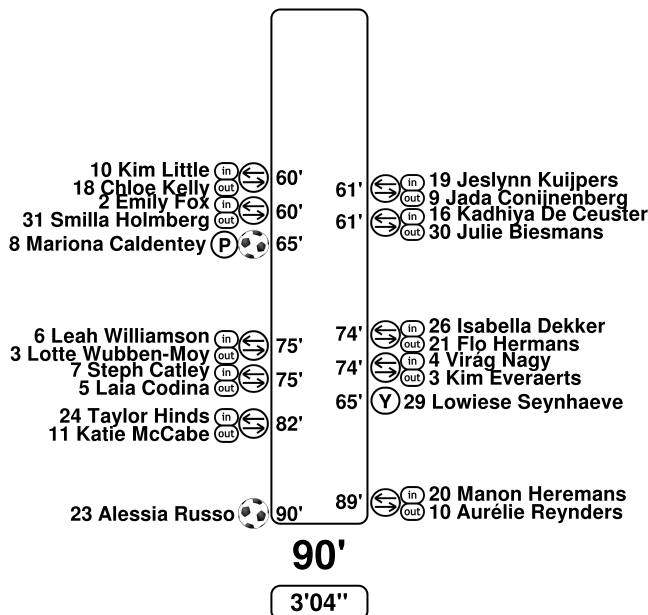

Coach:

Renée Slegers

	Half time	Full time
Total attempts	4	15
Attempts on target	2	8
Saves	1	1
Corners	2	7
Offsides	2	3
Fouls committed	2	9
Fouls suffered	3	4
Free kicks to goal	0	0
Possession	68%	62%
Ball in play	22'07"	37'24"
Total ball in play	32'40"	59'59"

Referee:

Eleni Antoniou (GRE)

Assistant referees:

Vasilias Tsiklitari (GRE)

Anita Vad (HUN)

Fourth official:

Réka Molnar (HUN)