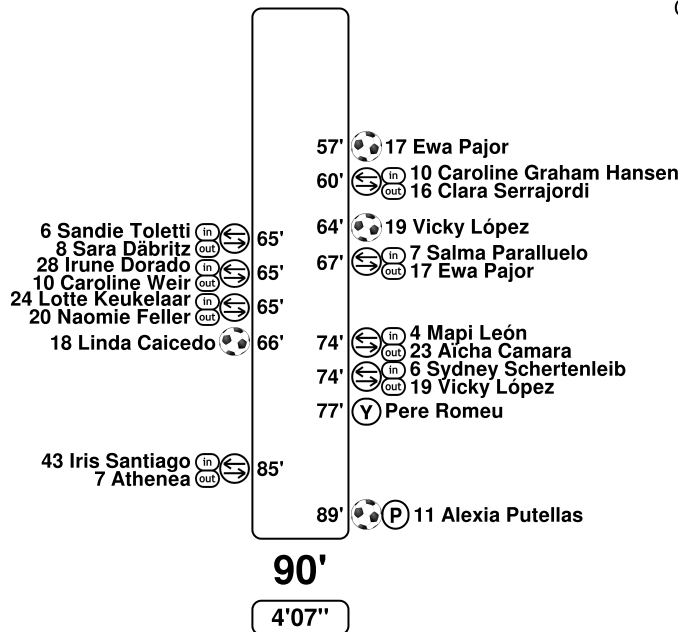

Coach:

Pau Quesada

	Half time	Full time
Total attempts	3	6
Attempts on target	2	4
Saves	0	1
Corners	2	5
Offsides	1	2
Fouls committed	3	7
Fouls suffered	5	10
Free kicks to goal	0	0
Possession	36%	36%
Ball in play	10'20"	20'45"
Total ball in play	28'53"	57'11"

Referee:

Ferrieri Caputi (ITA)

Assistant referees:

Stefania **Signorelli** (ITA)

Emily **Carney** (ENG)

Fourth official:

Silvia **Gasperotti** (ITA)

Coach:

Pere Romeu

	Half time	Full time
Total attempts	8	15
Attempts on target	3	7
Saves	1	2
Corners	2	3
Offsides	0	1
Fouls committed	5	12
Fouls suffered	3	7
Free kicks to goal	0	0
Possession	64%	64%
Ball in play	18'33"	36'26"
Total ball in play	28'53"	57'11"

VAR:

Gianluca **Aureliano** (ITA)

Assistant VAR:

Emilie **Torkelsen** (NOR)

Attendance: 4,203

Goal (Y) Booked (R) Sent off (S) Substitution (P) Penalty (O) Own goal (C) Captain (GK) Goalkeepers (X) Misses next match if booked

23:17:41 CET
25 Mar 2026