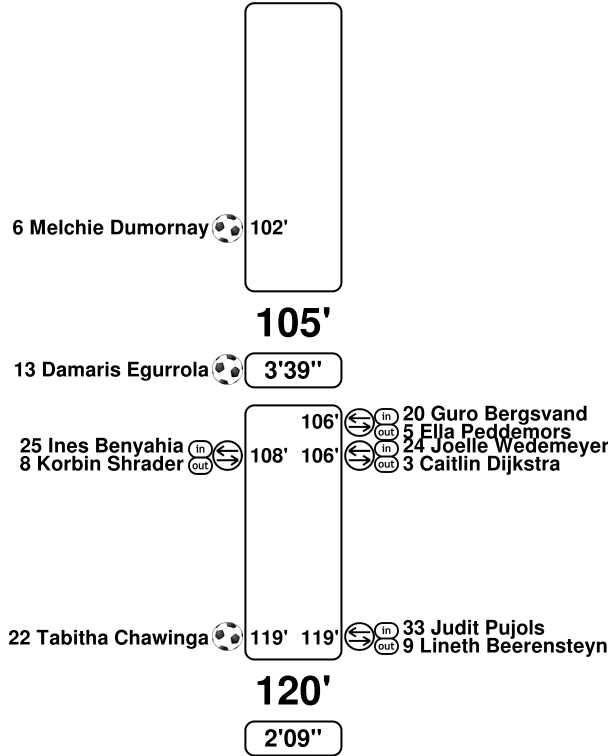

Full Time Report Quarter-finals 2nd leg - Thursday 02 April 2026 OL Stadium - Décines

OL Lyonnes

0 1st leg **1**

VfL Wolfsburg

OL Lyonnes win 4 - 1 on aggregate after extra time

4

Extra time

0