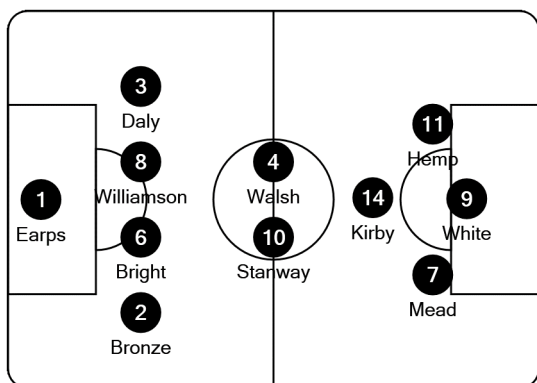

Tactical Line-ups

Quarter-finals - Wednesday 20 July 2022

Brighton & Hove Community Stadium

England

- 1 Mary Earps (GK)
- 2 Lucy Bronze
- 3 Rachel Daly
- 4 Keira Walsh
- 6 Millie Bright
- 7 Beth Mead
- 8 Leah Williamson (C)
- 9 Ellen White
- 10 Georgia Stanway
- 11 Lauren Hemp
- 14 Francesca Kirby

- 21 Ellie Roebuck (GK)
- 5 Alex Greenwood
- 12 Jessica Carter
- 15 Demi Stokes
- 16 Jill Scott
- 17 Nikita Parris
- 18 Chloe Kelly
- 19 Bethany England
- 20 Ella Toone
- 22 Lotte Wubben-Moy
- 23 Alessia Russo