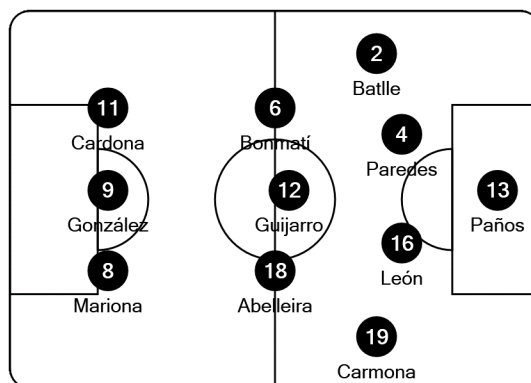

Tactical Line-ups

Quarter-finals - Wednesday 20 July 2022

Brighton & Hove Community Stadium

England

- 1 Mary Earps (GK)
- 2 Lucy Bronze
- 3 Rachel Daly
- 4 Keira Walsh
- 6 Millie Bright
- 7 Beth Mead
- 8 Leah Williamson (C)
- 9 Ellen White
- 10 Georgia Stanway
- 11 Lauren Hemp
- 14 Francesca Kirby

- 21 Ellie Roebuck (GK)
- 5 Alex Greenwood
- 12 Jessica Carter
- 15 Demi Stokes
- 16 Jill Scott
- 17 Nikita Parris
- 18 Chloe Kelly
- 19 Bethany England
- 20 Ella Toone
- 22 Lotte Wubben-Moy
- 23 Alessia Russo

- 1 Dolores Gallardo (GK)
- 23 Misa Rodríguez (GK)
- 3 Laia Aleixandri
- 5 Ivana Andrés
- 7 Irene Guerrero
- 10 Athenea Del Castillo
- 14 Amaïur Sarriegi
- 15(*) Leïla Ouahabi
- 17 Lucía García
- 20 Andrea Pereira
- 21 Sheila García
- 22 Claudia Pina