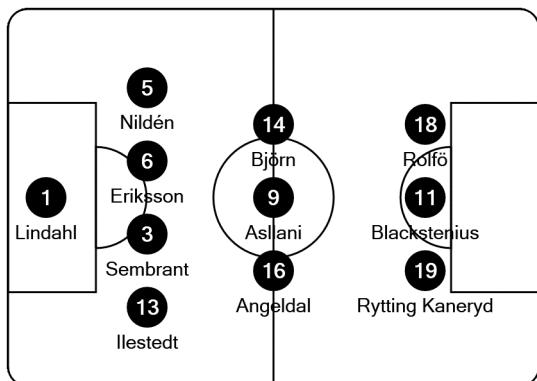

Tactical Line-ups

Quarter-finals - Friday 22 July 2022

Leigh Sports Village - Wigan & Leigh

Sweden

- 1 Hedvig Lindahl (GK)
- 3 Linda Sembrant
- 5 Amanda Nildén
- 6* Magdalena Eriksson
- 9 Kosovare Asllani (C)
- 11 Stina Blackstenius
- 13 Amanda Ilestedt
- 14 Nathalie Björn
- 16 Filippa Angeldal
- 18 Fridolina Rolfö
- 19* Johanna Rytting Kaneryd

- 12 Jennifer Falk (GK)
- 21 Zecira Musovic (GK)
- 8 Lina Hurtig
- 10 Sofia Jakobsson
- 15 Rebecka Blomqvist
- 17 Caroline Seger
- 20 Hanna Bennison
- 22 Olivia Schough
- 23 Elin Rubensson

Coach: Peter Gerhardsson