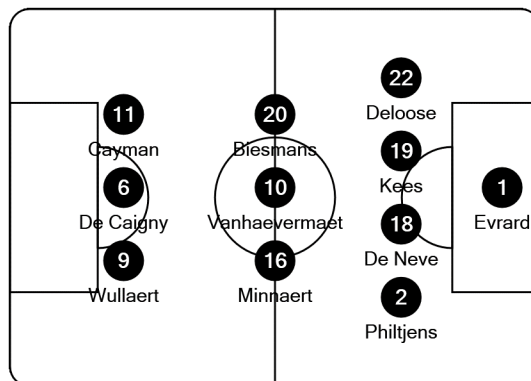

Belgium

- 1 Nicky Evrard (GK)
- 2* Davina Philtjens
- 6 Tine De Caigny
- 9 Tessa Wullaert (C)
- 10* Justine Vanhaevermaet
- 11 Janice Cayman
- 16 Marie Minnaert
- 18 Laura De Neve
- 19 Sari Kees
- 20 Julie Biesmans
- 22 Laura Deloose