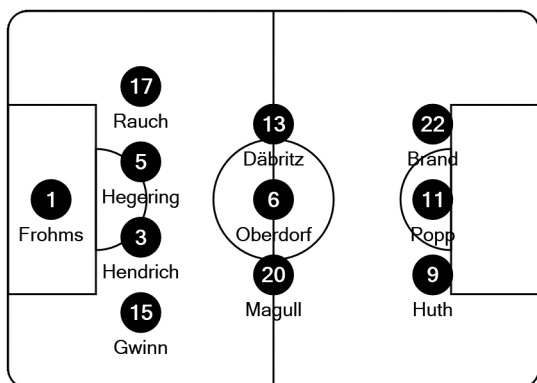

Tactical Line-ups

Semi-finals - Wednesday 27 July 2022

MK Dons - Milton Keynes

Germany

- 1 Merle Frohms (GK)
- 3 Kathrin-Julia Hendrich
- 5 Marina Hegering
- 6 Lena Oberdorf
- 9 Svenja Huth
- 11 Alexandra Popp (C)
- 13 Sara Däbritz
- 15 Giulia Gwinn
- 17 Felicitas Rauch
- 20 Lina Magull
- 22 Jule Brand