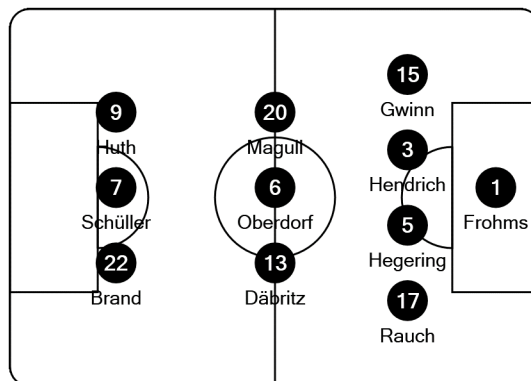

- 13 Hannah Hampton (GK)
- 21 Ellie Roebuck (GK)
- 5 Alex Greenwood
- 12 Jessica Carter
- 15 Demi Stokes
- 16 Jill Scott
- 17 Nikita Parris
- 18 Chloe Kelly
- 19 Bethany England
- 20 Ella Toone
- 22 Lotte Wubben-Moy
- 23 Alessia Russo

Coach: Sarina Wiegman

Referee: Kateryna Monzul (UKR)

Fourth official: Stéphanie Frappart (FRA)

UEFA delegate: Iva Olivari-Ulisa (CRO)

- 1 Merle Frohms (GK)
- 3 Kathrin-Julia Hendrich
- 5 Marina Hegering
- 6 Lena Oberdorf
- 7 Lea Schüller
- 9 Svenja Huth (C)
- 13 Sara Däbritz
- 15 Giulia Gwinn
- 17 Felicitas Rauch
- 20 Lina Magull
- 22 Jule Brand