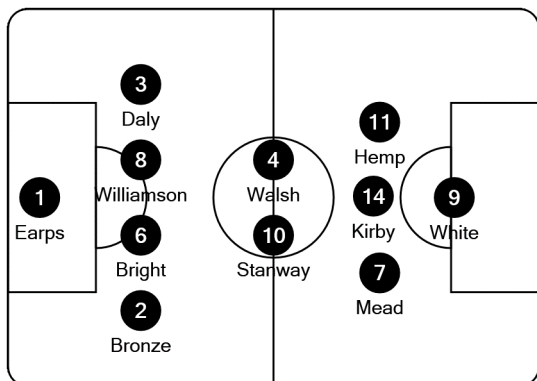

**UPDATED VERSION (2)**  
 GER: 7 for 11  
 11 not in the updated line-ups

**Tactical Line-ups**  
**Final - Sunday 31 July 2022**  
**Wembley Stadium - London**

**England**

**Germany**

- 1 Mary Earps (GK)
- 2 Lucy Bronze
- 3 Rachel Daly
- 4 Keira Walsh
- 6 Millie Bright
- 7 Beth Mead
- 8 Leah Williamson (C)
- 9 Ellen White
- 10 Georgia Stanway
- 11 Lauren Hemp
- 14 Fran Kirby

- 13 Hannah Hampton (GK)
- 21 Ellie Roebuck (GK)
- 5 Alex Greenwood
- 12 Jessica Carter
- 15 Demi Stokes
- 16 Jill Scott
- 17 Nikita Parris
- 18 Chloe Kelly
- 19 Bethany England
- 20 Ella Toone
- 22 Lotte Wubben-Moy
- 23 Alessia Russo